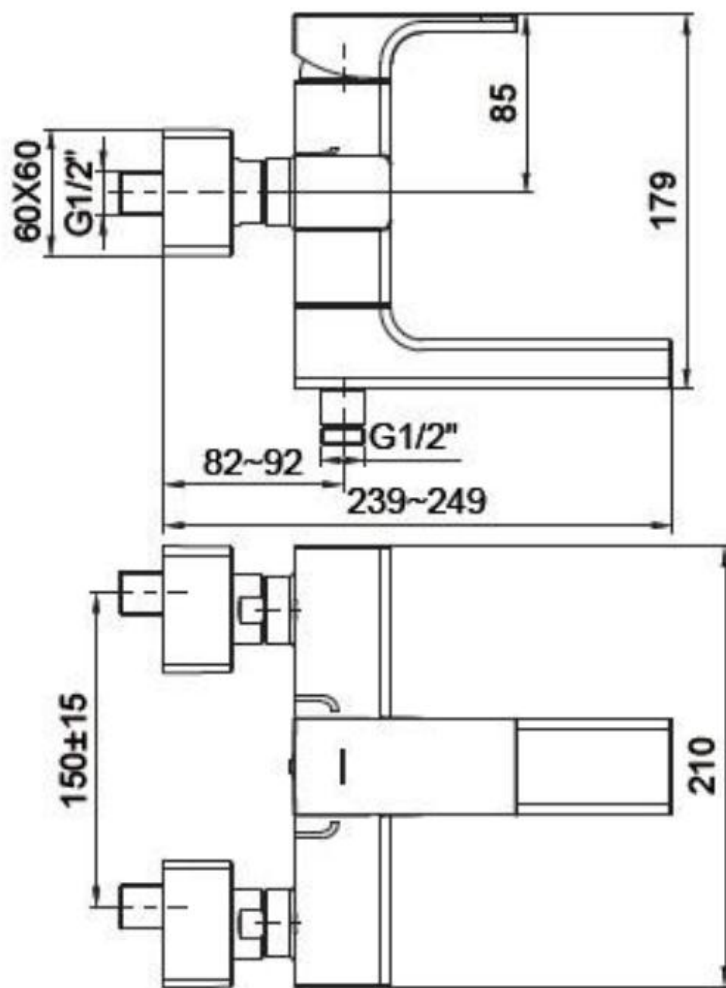

WALL-MOUNT BATH AND SHOWER FAUCETS

STRAYT
K-45370T-4

Product Specification:

Model	Reach #	Handle	Includes	Finish
K-45370T-4	239-249 mm	Lever	Spout, handle, valve, aerator, diverter, Citrus Single-Function Handshower, flexible hose, wall-mount bracket, connector	Polished Chrome (-CP)

#Reach: the distance between the spout and the center of the faucet opening hole.

Product Dimension:

Please note that the above information are subject to change without notice.

K-45370T-4

Please note that the above information are subject to change without notice.