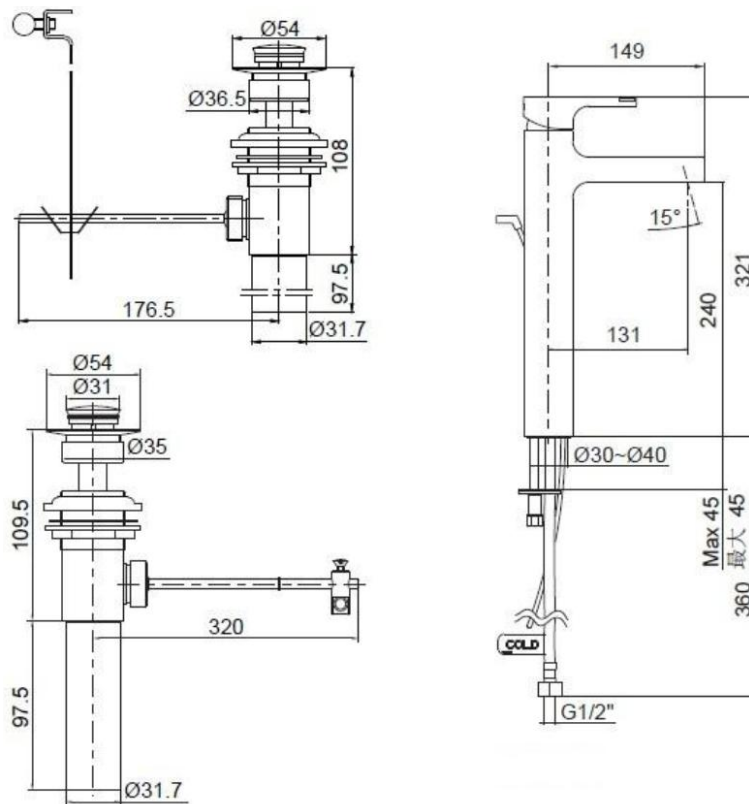

STRAYT  
K-37329T-4

### Product Specification:

Model	Spout		Handle	Includes	Finish
	Reach #	Height			
<b>STRAYT DECO TALL LAVATORY FAUCET W/ RED HANDLES</b>					
K-37329T-4DPR-CP	131 mm	240 mm	Lever	Spout, handle, valve, aerator, drain kit, flexible inlet hose, connection kit	Polished Chrome (-CP) with Red Deco Handles
<b>STRAYT DECO TALL LAVATORY FAUCET W/ WHITE HANDLES</b>					
K-37329T-4DPW-CP	131 mm	240 mm	Lever	Spout, handle, valve, aerator, drain kit, flexible inlet hose, connection kit	Polished Chrome (-CP) with White Deco Handles

#Reach: the distance between the spout and the center of the faucet opening hole.

### Product Dimension:

K-37329T-4

Please note that the above information are subject to change without notice.