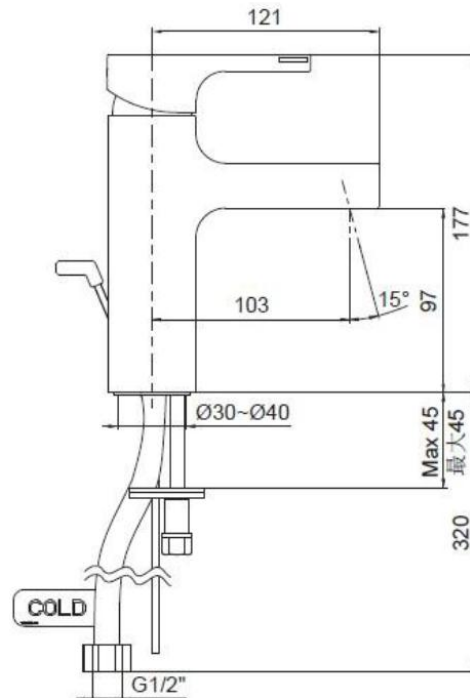

STRAYT
K-37327T-4

Product Specification:

Model	Spout		Handle	Includes	Finish
	Reach #	Height			
STRAYT DECO LAVATORY FAUCET W/ RED HANDLES					
K-37327T-4DPR-CP	103 mm	97 mm	Lever	Spout, handle, valve, aerator, drain kit, flexible inlet hose, connection kit	Polished Chrome (-CP) with Red Deco Handles
STRAYT DECO LAVATORY FAUCET W/ WHITE HANDLES					
K-37327T-4DPW-CP	103 mm	97 mm	Lever	Spout, handle, valve, aerator, drain kit, flexible inlet hose, connection kit	Polished Chrome (-CP) with White Deco Handles

#Reach: the distance between the spout and the center of the faucet opening hole.

Product Dimension:

K-37327T-4

Please note that the above information are subject to change without notice.