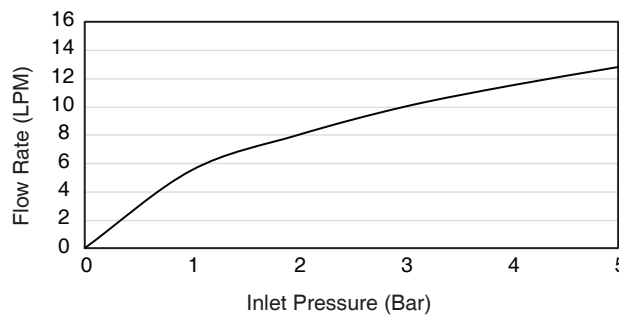

#### Features

- Brass construction
- Durable Kohler finishes resist corrosion and tarnishing
- Leak-free ceramic disc valve with lifetime warranty
- Adjustable inlet fittings with 15 mm tolerance
- Katalyst air-induction technology for powerful and even coverage
- Includes ultra slim showerhead 8" (for K-24754X-4)
- Includes ultra slim showerhead 10" (for K-24754X-ZZ)
- Includes Renew 3-function handshower
- Includes 1.5 m shower hose, chrome color

For a full range of color finishes in your market please contact your local Kohler representative.

Flow Curve - Showerhead 8"

Flow Curve - Handshower

Flow Curve - Showerhead 10"

Note: Flow rate are approximate. (1 gallon = 3.785 liters, 1 bar = 14.5 psi)