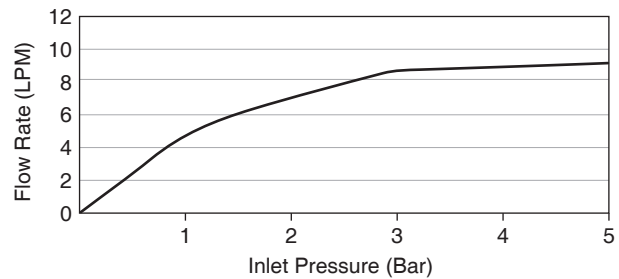

For a full range of color finishes in your market please contact your local Kohler representative.

Flow Curve - Showerhead 8"

Flow Curve - Handshower

Flow Curve - Showerhead 10"

Note: Flow rate are approximate. (1 gallon = 3.785 liters, 1 bar = 14.5 psi)