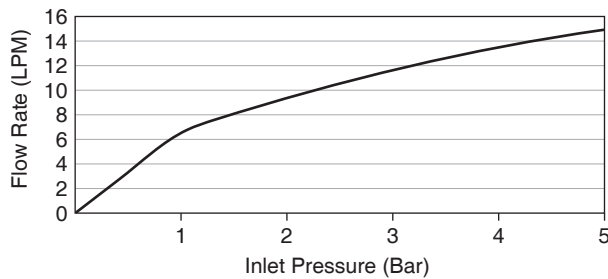

For a full range of color finishes in your market please contact your local Kohler representative.

Flow Curve - Showerhead 8"

Flow Curve - Handshower

Flow Curve - Showerhead 10"

Note: Flow rate are approximate. (1 gallon = 3.785 liters, 1 bar = 14.5 psi)