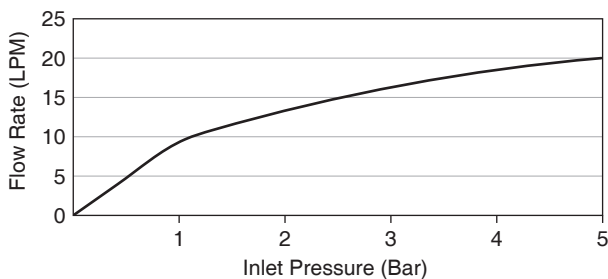

**Flow Curve - Bath Spout**

**Flow Curve - Handshower**

Note: Flow rates are approximate. (1 gallon = 3.785 liters, 1 bar = 14.5 psi)

Dimensions are approximate.

Unit: mm

Note: The recommended dimension for installation can be adjusted according to user preferences and layout.