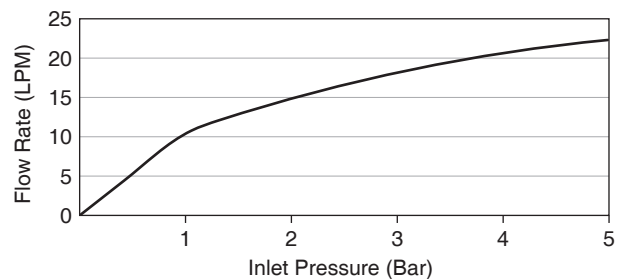

**Flow Curve - Bath Spout**

**Flow Curve - Handshower**

Note: Flow rates are approximate. (1 gallon = 3.785 liters, 1 bar = 14.5 psi)

Dimensions are approximate.

Unit: mm

Note: The recommended dimension for installation can be adjusted according to user preferences and layout.