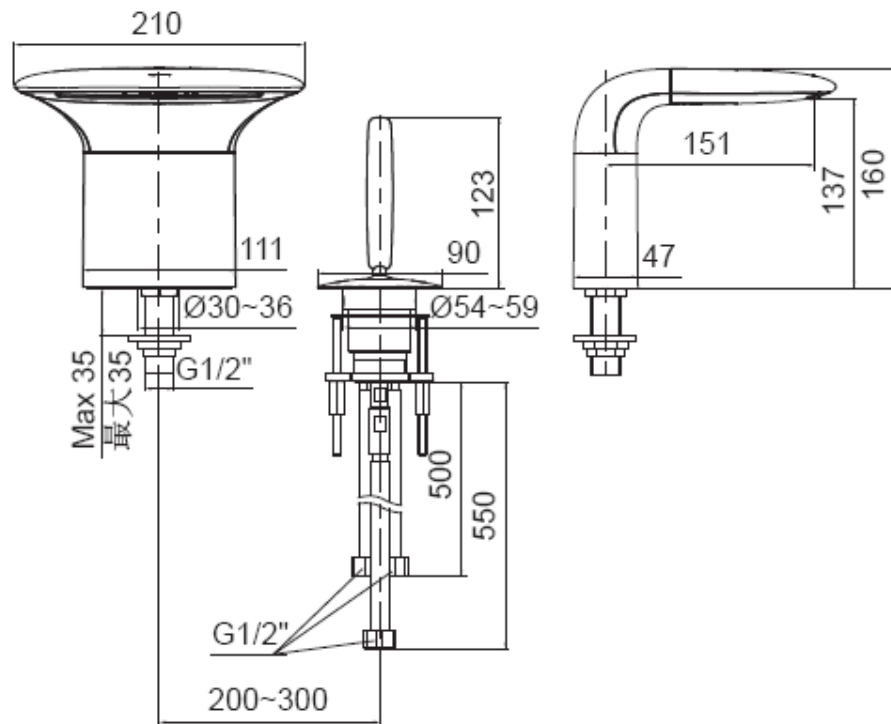

LAVATORY FAUCETS (SHEETFLOW SPOUT)

AIRFOIL
K-37263T-4

Product Specification:

Model	Reach #	Handle	Includes	Finish
K-37263T-4	151 mm	Metal	Spout, handle, valve, pop-up clicker drain, flexible inlet hose, connection kit	Polished Chrome (-CP)

#Reach: the distance between the spout and the center of the faucet opening hole.

Product Dimension:

37263T-4

Please note that the above information are subject to change without notice.