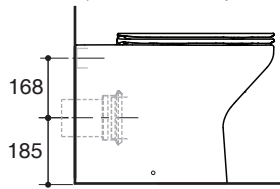

Features

- Vitreous china
- Round-front bowl
- Includes quiet close seat or night light seat
- Wash down flushing system
- 185 mm rough-in for P-trap
or 90, 180 mm rough-in for S-trap
- Not included S-trap and P-trap connector
- 560 x 360 x 422 mm

Fixture:	
Configuration	Wall-faced, round-front
Water per flush	2.6/4, 3/4.5 or 3/6 liter
Passageway	51 mm
Water area	127 x 102 mm
Water depth from rim	218 mm
Seat post hole centers	140 mm
*Designed to flush with 2.6/4, 3/4.5 or 3/6 lpf water when install with a 2.6/4, 3/4.5 or 3/6 lpf valve.	

Recommended Accessories		
K-6286T	In-wall tank with cover plate 3/6 lpf	NA: Not Applicable
K-10611A	In-wall tank with cover plate 3/4.5 lpf	NA: Not Applicable
K-78073K/T-PNE	Hydro-tower 200 without frame 2.6/4 lpf	NA: Not Applicable
K-78074K/T-PNE	Hydro-tower 200 without frame 3/4.5 lpf	NA: Not Applicable
K-78075K/T-PNE	Hydro-tower 200 without frame 3/6 lpf	NA: Not Applicable
K-78076K/T-PNE	Hydro-tower 300 without frame 2.6/4 lpf	NA: Not Applicable
K-78077K/T-PNE	Hydro-tower 300 without frame 3/4.5 lpf	NA: Not Applicable
K-78078K/T-PNE	Hydro-tower 300 without frame 3/6 lpf	NA: Not Applicable
1066987	S-trap connector	
1138552	P-trap connector	
1241939	S-trap connector	

MODERNLIFE

Dimensions are approximate.
Unit: mm

185 mm Rough-In P-trap
(1138552 P-trap Connector)

S-trap 90 mm Rough-In
(1241939 S-trap Connector)

S-trap 180 mm Rough-In
(1066987 S-trap Connector)

Note: The recommended dimension for installation can be adjusted according to user preferences and layout.