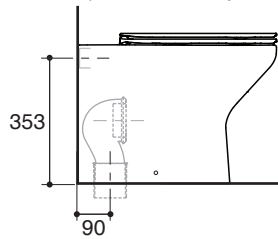

Fixture:	
Configuration	Wall-faced, round-front
Water per flush	2.6/4, 3/4.5 or 3/6 liter
Passageway	51 mm
Water area	127 x 102 mm
Water depth from rim	218 mm
Seat post hole centers	140 mm
*Designed to flush with 2.6/4, 3/4.5 or 3/6 lpf water when install with a 2.6/4, 3/4.5 or 3/6 lpf valve.	

Recommended Accessories		
K-6286T	In-wall tank with cover plate 3/6 lpf	NA: Not Applicable
K-10611A	In-wall tank with cover plate 3/4.5 lpf	NA: Not Applicable
K-78073K/T-PNE	Hydro-tower 200 without frame 2.6/4 lpf	NA: Not Applicable
K-78074K/T-PNE	Hydro-tower 200 without frame 3/4.5 lpf	NA: Not Applicable
K-78075K/T-PNE	Hydro-tower 200 without frame 3/6 lpf	NA: Not Applicable
K-78076K/T-PNE	Hydro-tower 300 without frame 2.6/4 lpf	NA: Not Applicable
K-78077K/T-PNE	Hydro-tower 300 without frame 3/4.5 lpf	NA: Not Applicable
K-78078K/T-PNE	Hydro-tower 300 without frame 3/6 lpf	NA: Not Applicable
1066987	S-trap connector	
1138552	P-trap connector	
1241939	S-trap connector	

MODERNLIFE

Dimensions are approximate.
Unit: mm

185 mm Rough-In P-trap
(1138552 P-trap Connector)

S-trap 90 mm Rough-In
(1241939 S-trap Connector)

S-trap 180 mm Rough-In
(1066987 S-trap Connector)

Note: The recommended dimension for installation can be adjusted according to user preferences and layout.

Product Diagram