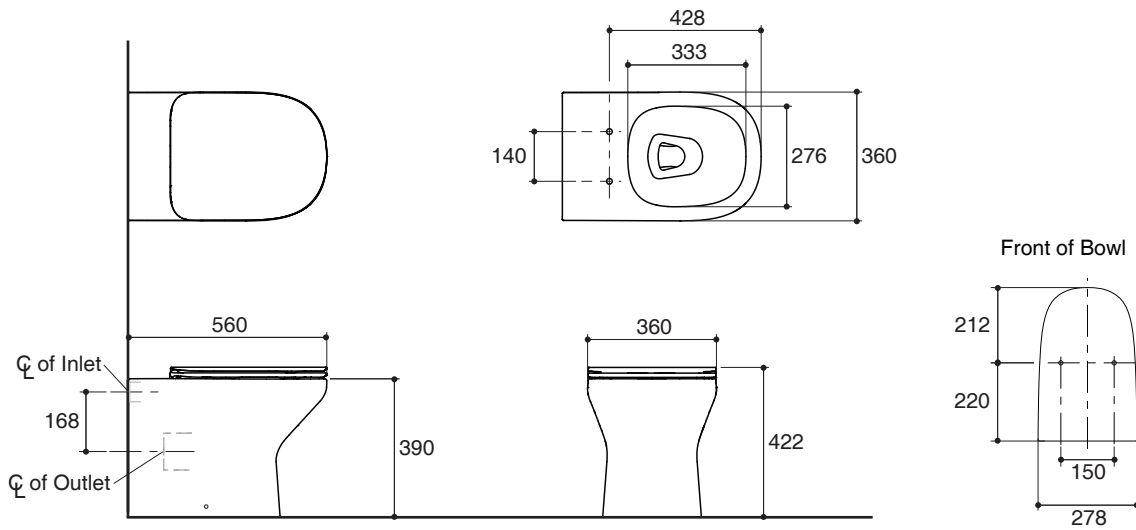

Features

- Vitreous china
- Round-front bowl
- Includes quiet close seat or night light seat
- Wash down flushing system
- 185 mm rough-in for P-trap
or 90, 180 mm rough-in for S-trap
- Not included S-trap and P-trap connector
- 560 x 360 x 422 mm

Fixture:	
Configuration	Wall-faced, round-front
Water per flush	2.6/4, 3/4.5 or 3/6 liter
Passageway	51 mm
Water area	127 x 102 mm
Water depth from rim	218 mm
Seat post hole centers	140 mm
*Designed to flush with 2.6/4, 3/4.5 or 3/6 lpf water when install with a 2.6/4, 3/4.5 or 3/6 lpf valve.	

WALL-FACED TOILET WITH SEAT

K-21295K

ALSO K-78463K

Include Components:	
Bowl	K-77730K
Quiet close seat (for K-78463K) or optional night light seat (for K-21295K)	K-76417K K-77858K

Installation Notes

Install this product according to the installation guide.

MODERNLIFE

Dimensions are approximate.
Unit: mm

185 mm Rough-In P-trap
(1138552 P-trap Connector)

S-trap 90 mm Rough-In
(1241939 S-trap Connector)

S-trap 180 mm Rough-In
(1066987 S-trap Connector)

Note: The recommended dimension for installation can be adjusted according to user preferences and layout.