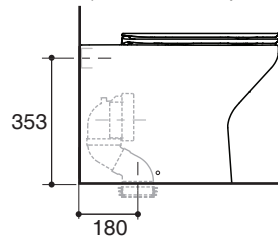

Fixture:	
Configuration	Wall-faced, round-front
Water per flush	2.6/4, 3/4.5 or 3/6 liter
Passageway	51 mm
Water area	127 x 102 mm
Water depth from rim	218 mm
Seat post hole centers	140 mm
*Designed to flush with 2.6/4, 3/4.5 or 3/6 lpf water when install with a 2.6/4, 3/4.5 or 3/6 lpf valve.	

Recommended Accessories		
K-6286T	In-wall tank with cover plate 3/6 lpf	NA: Not Applicable
K-10611A	In-wall tank with cover plate 3/4.5 lpf	NA: Not Applicable
K-78073K/T-PNE	Hydro-tower 200 without frame 2.6/4 lpf	NA: Not Applicable
K-78074K/T-PNE	Hydro-tower 200 without frame 3/4.5 lpf	NA: Not Applicable
K-78075K/T-PNE	Hydro-tower 200 without frame 3/6 lpf	NA: Not Applicable
K-78076K/T-PNE	Hydro-tower 300 without frame 2.6/4 lpf	NA: Not Applicable
K-78077K/T-PNE	Hydro-tower 300 without frame 3/4.5 lpf	NA: Not Applicable
K-78078K/T-PNE	Hydro-tower 300 without frame 3/6 lpf	NA: Not Applicable
1066987	S-trap connector	
1138552	P-trap connector	
1241939	S-trap connector	

MODERNLIFE

Dimensions are approximate.
Unit: mm

185 mm Rough-In P-trap
(1138552 P-trap Connector)

S-trap 90 mm Rough-In
(1241939 S-trap Connector)

S-trap 180 mm Rough-In
(1066987 S-trap Connector)

Note: The recommended dimension for installation can be adjusted according to user preferences and layout.

Product Diagram