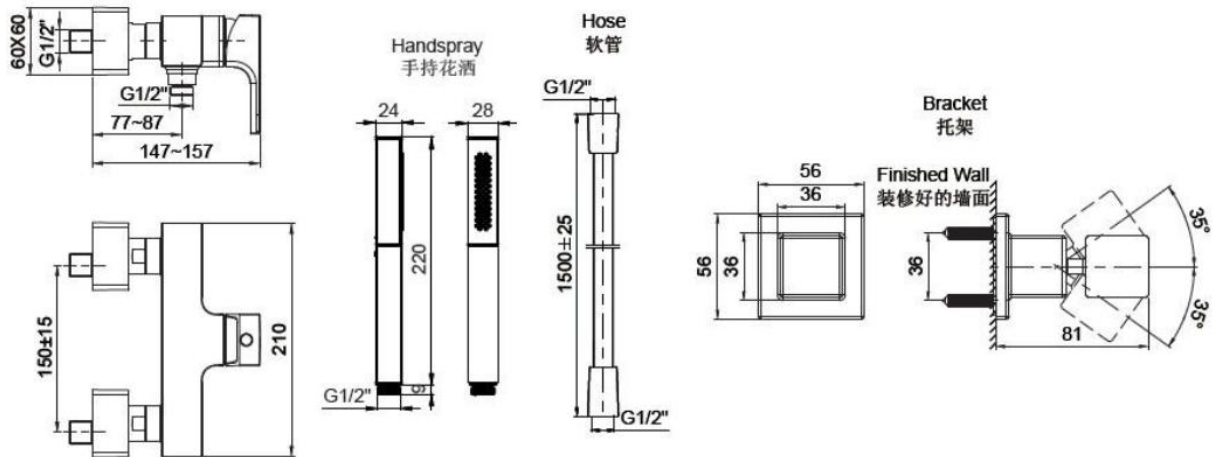

STRAYT
K-45371T-4

Product Specification:

Model	Handle	Includes	Finish
K-45371T-4	Lever	Handle, valve, Citrus Single-Function Handshower, flexible hose, wall-mount bracket, bush	Polished Chrome (-CP)

Product Dimension: