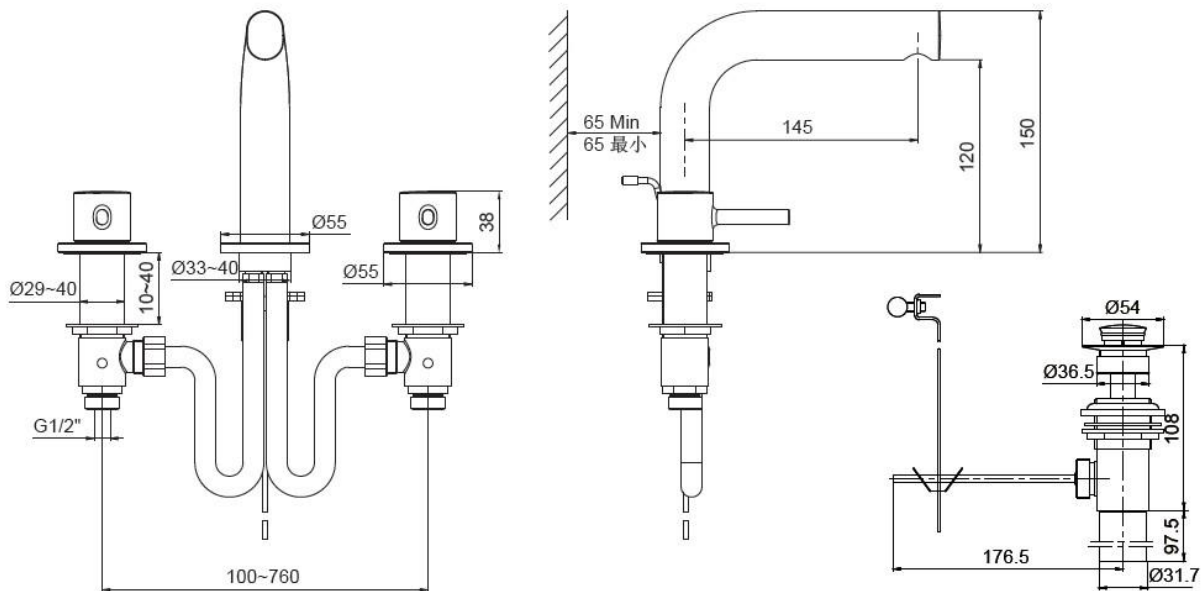

CUFF
K-37305T-4

Product Specification:

Model	Spout		Includes	Finish
	Reach #	Height		
K-37305T-4	145 mm	120 mm	Spout, handle, valve, aerator, drain kit, flexible inlet hose, connection kit	Polished Chrome (-CP)

#Reach: the distance between the spout and the center of the faucet opening hole.

Product Dimension:

K-37305T-4

Please note that the above information are subject to change without notice.