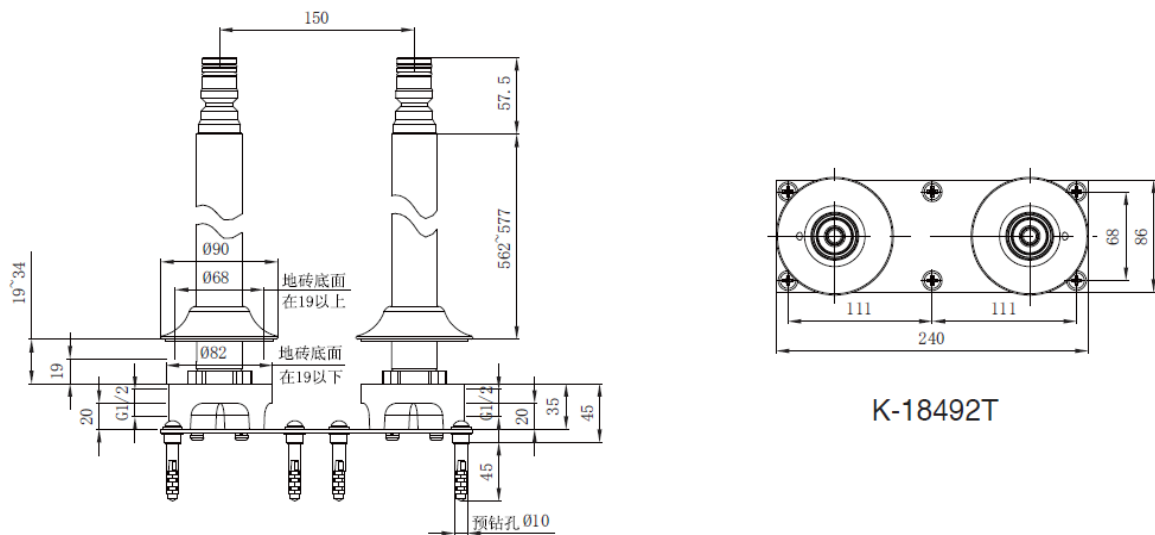

Product Specification:

Model	Finish	NOTE
K-18492T	Polished Chrome (-CP)	Can be used with K-18486T-4 Symbol free-standing bath and shower faucet

Product Dimension:

K-18492T

*The above information are subject to change without notice.