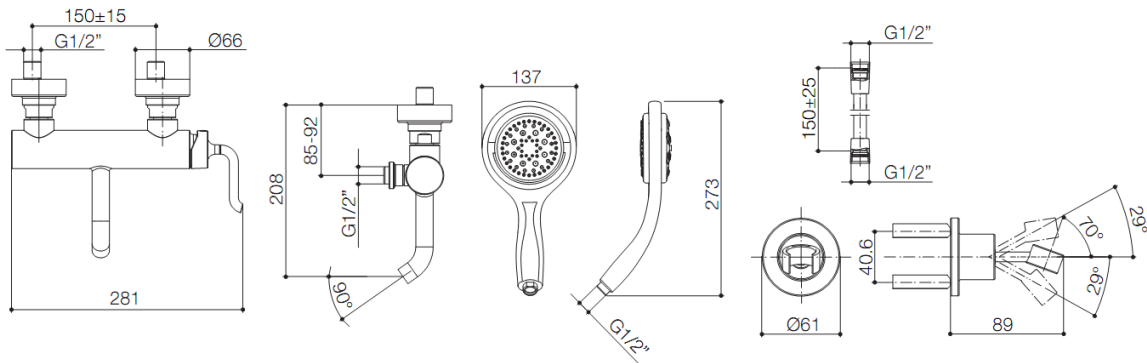

## PURIST™ Wall-mount Bath and Shower Faucet (with 360° Flipside 01 Handshower)

PURIST™  
K-7786T-4

### Product Specification:

Model	Spout Reach	Includes	Finish	NOTE
K-7786T-4	208mm	208mm spout, valve, aerator, hose, diverter, handle, bush, 360° Flipside 01 Handshower and bracket	CP	Common package

### Product Dimension:

K-7786T-4

\*The above information are subject to change without notice.