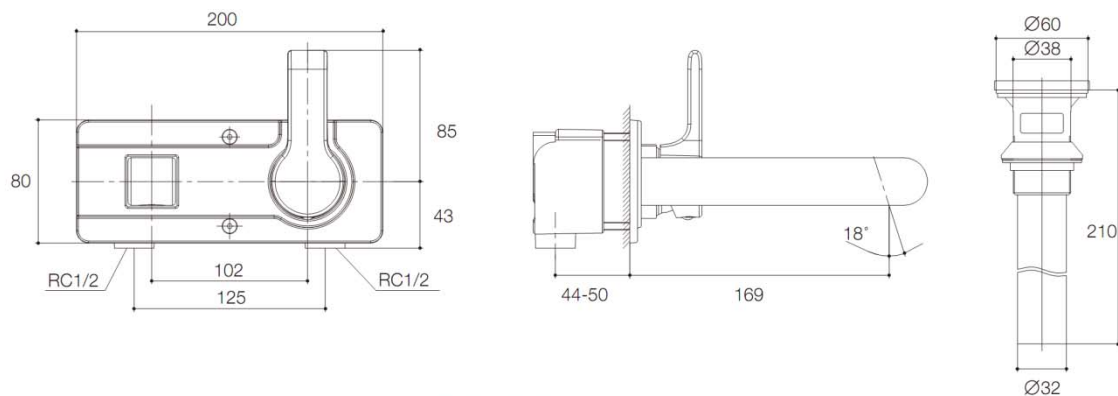

Product Specification:

Model	Spout Reach	Includes	Finish	Note
K-10863T-4	170mm	170mm spout, valve, aerator, handle, escutcheon, click drain	CP	Deck-mount drain kit is optional but needs to match with special model K-11679T

Product Dimension:

K-10863T-4

*The above information are subject to change without notice.