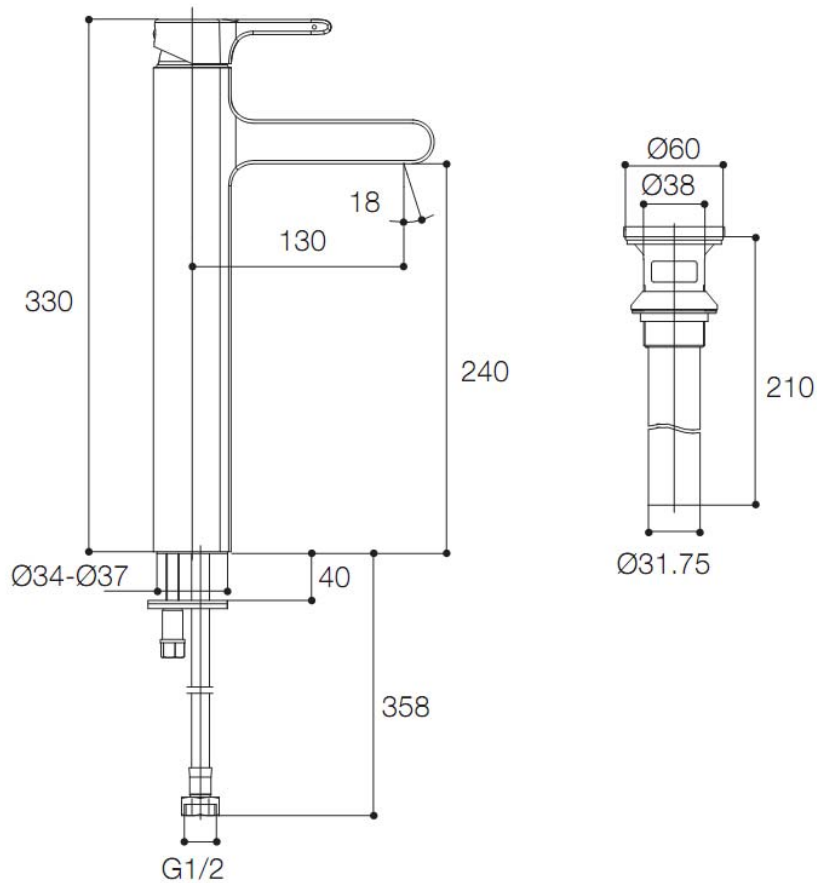

Product Specification:

Model	Spout		Handle	Includes	Finish	Note
	Reach	Height				
K-10861T-4	130mm	240mm	Lever	Handle, valve, spout, aerator, drain kit, supplies, connection assy.	CP	-

Product Dimension:

K-10861T

*The above information are subject to change without notice.