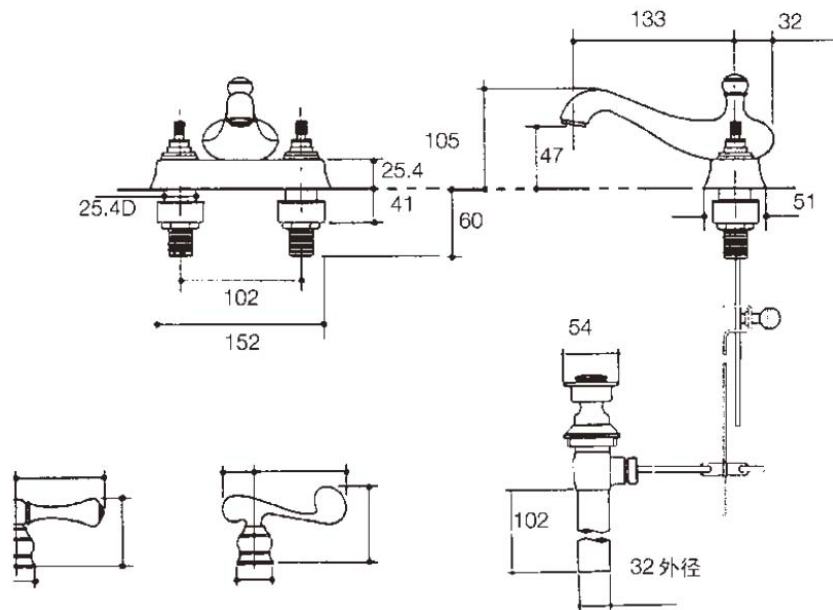

Product Specification:

Model	Spout		Handles	Includes	Finish	NOTE
	Reach	Height				
4" Centerset Lavatory Faucet						
K-8661T-1	133mm	47mm	Scroll lever	Spout, valve, handles, aerator, drain, supplies, connection assy	CP AF SN BN	
K-8661T-2			Traditional Lever			

Product Dimension:

K-8661T-1/K-8661T-2

*The above information are subject to change without notice.