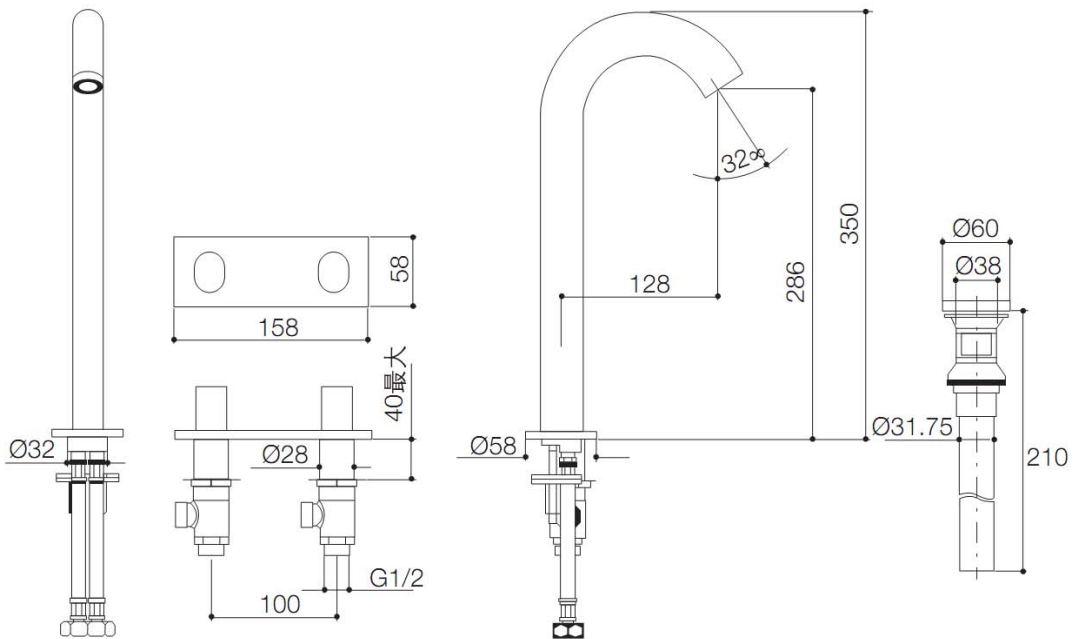

Product Specification:

Model	Spout		Handle	Includes	Finish
	Reach	Height			
K-10094T-9	128mm	286mm	Metal	Spout, valve, aerator, handles, pop-up drain, escutcheon, supplies, connection assy.	CP

Product Dimension:

K-10094T-9

*The above information are subject to change without notice.