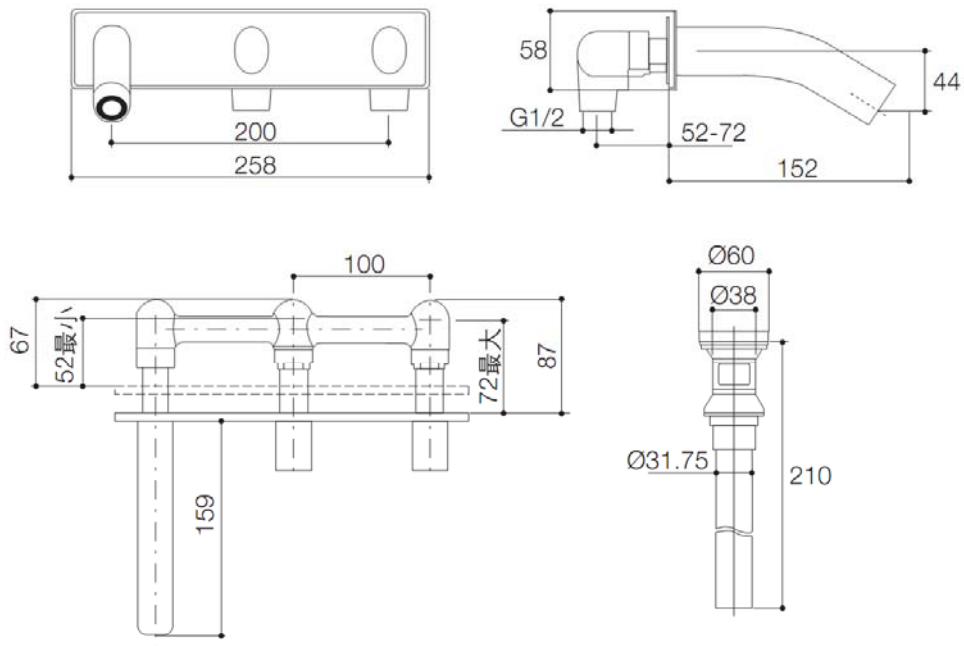

### Product Specification:

Model	Spout		Handle	Includes	Finish	NOTE
	Reach	Height				
K-10087T-9	152mm	-	Metal	Spout, valve, aerator, handles, pop-up drain, escutcheon	CP	Deck-mount drain kit is available but needs to be matched with special model 11679T

### Product Dimension:

K-10087T-9

\*The above information are subject to change without notice.