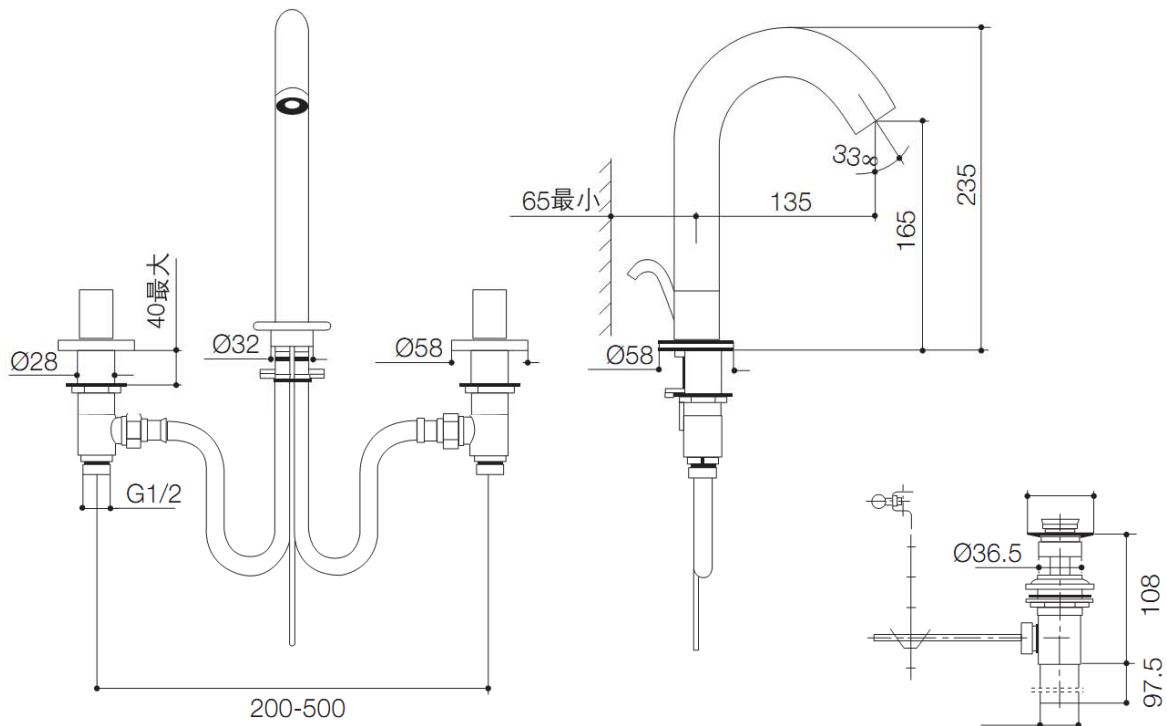

Product Specification:

| Model | Spout | | Handle | Includes | Finish |
|------------|-------|--------|--------|--|--------|
| | Reach | Height | | | |
| K-10086T-9 | 135mm | 165mm | Metal | Spout, valve, aerator, handles, drain, connection assy, supplies | CP |

Product Dimension:

K-10086T-9

*The above information are subject to change without notice.