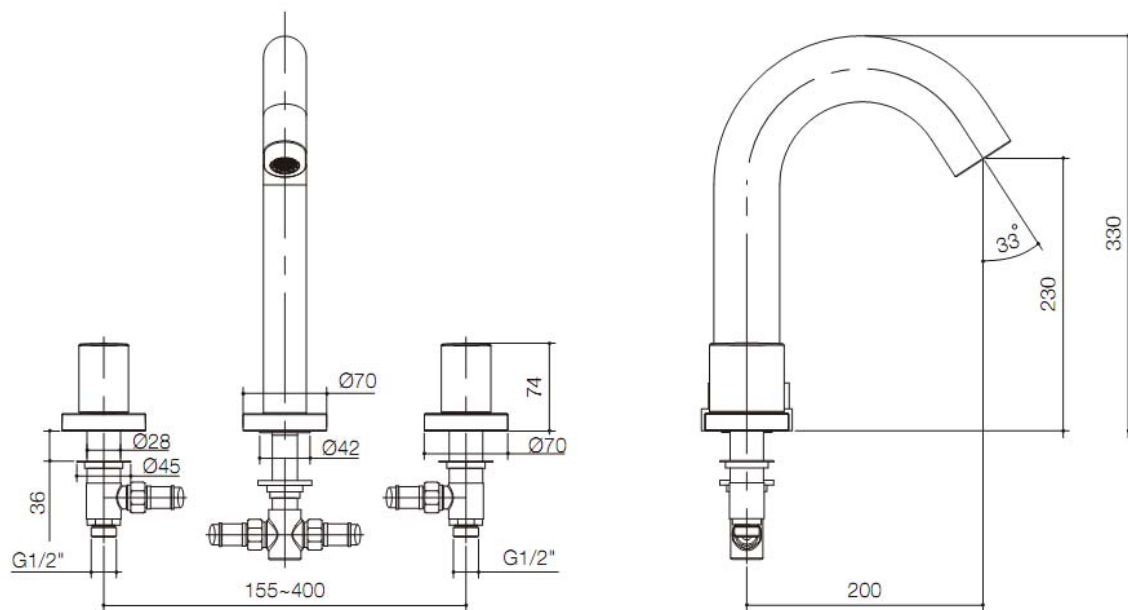

Product Specification:

Model	Spout		Includes	Finish
	Reach	Height		
K-10059T-9	200mm	230mm	Spout, valve, handles	CP

Product Dimension:

K-10059T-9

*The above information are subject to change without notice.