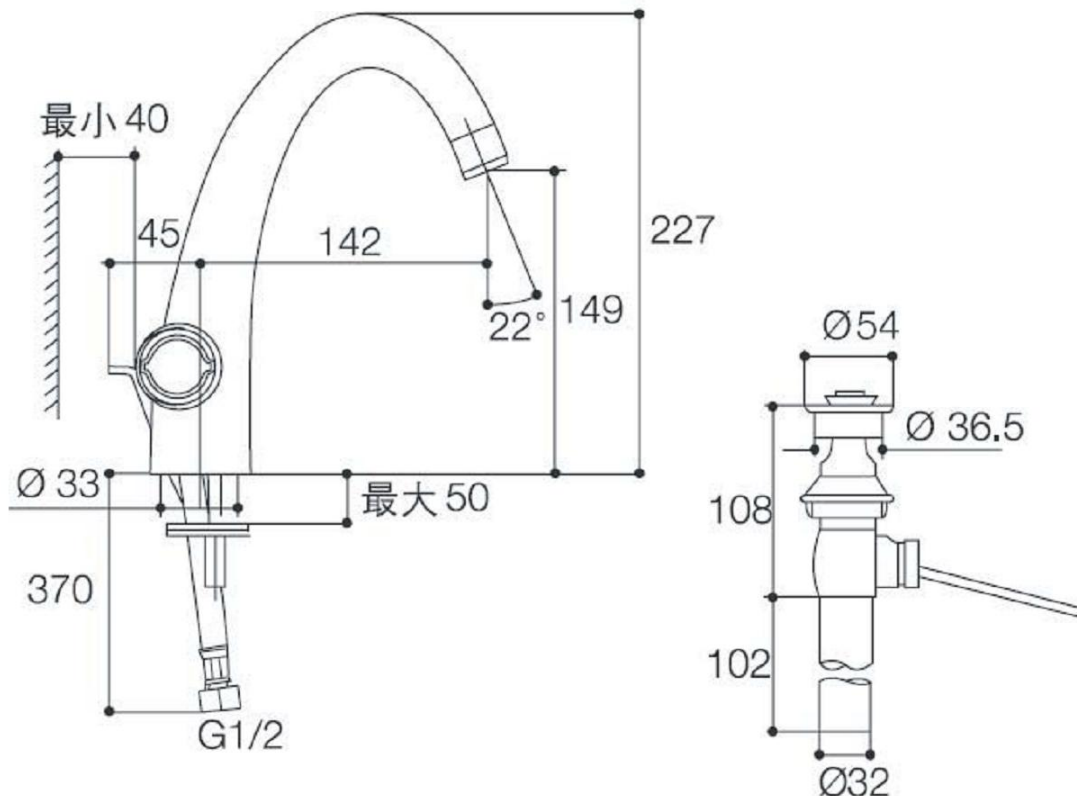

**Product Specification:**

Model	Spout		Handle	Includes	Finish	NOTE
	Reach	Height				
K-18870T	142mm	149mm	Metal	142mm spout, valve, aerator, handles, drain, supplies, connection assy	CP	-

**Product Dimension:**

## K-18870T

\*The above information are subject to change without notice.