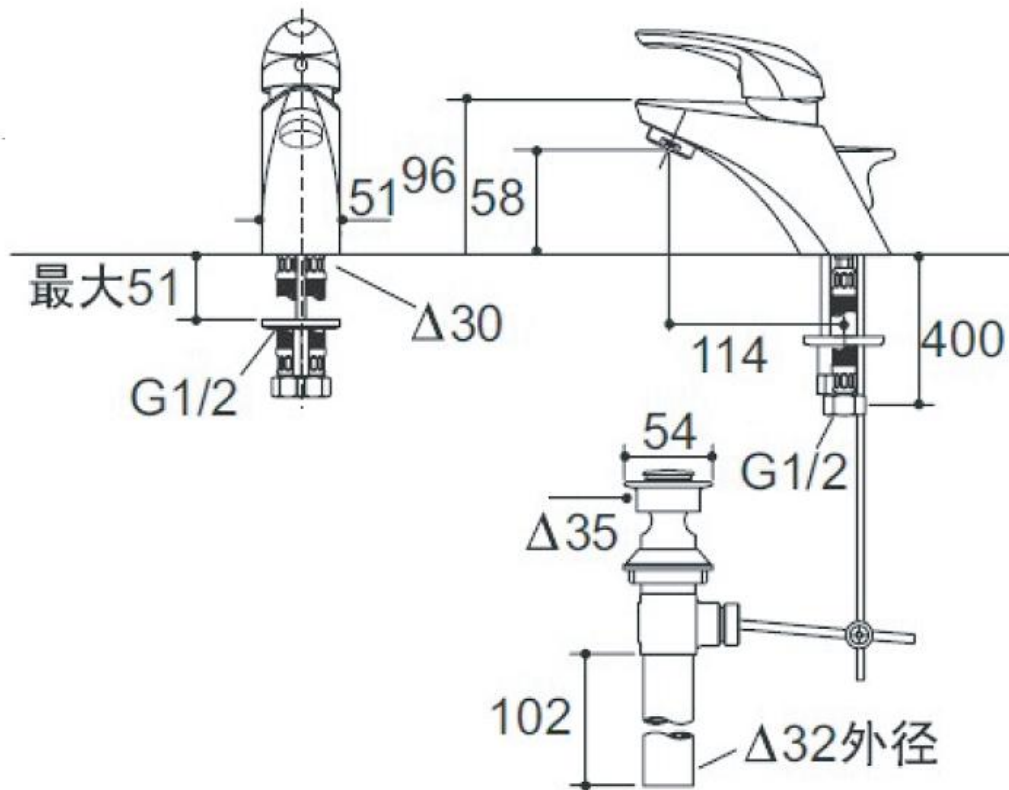

Product Specification:

Model	Spout		Handle	Includes	Finish	NOTE
	Reach	Height				
K-8601T-1	114mm	58mm	Lever handle	114mm spout, valve, aerator, handle, drain, supplies, connection assy., escutcheon	CP CB	-
K-8601T-3			Loop handle			

Product Dimension:

K-8601T-1/8601T-3

*The above information are subject to change without notice.