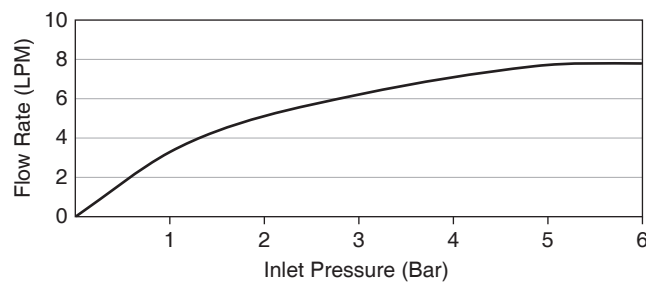

Specified model meets or exceeds the following:

- TIS 2067-2552

Installation Notes

Install this product according to the installation guide.

COLD ONLY LAVATORY FAUCET K-77751X

Specified Model

Model	Description	Color/Finished
K-77751X-4CD	Aleo Mini cold only lavatory faucet	CP: Polished Chrome

Flow Curve

Note: Flow rates are approximate. (1 gallon = 3.785 liters, 1 bar = 14.5 psi)

Dimensions are approximate.

Unit: mm

Note: The recommended dimension for installation can be adjusted according to user preferences and layout.