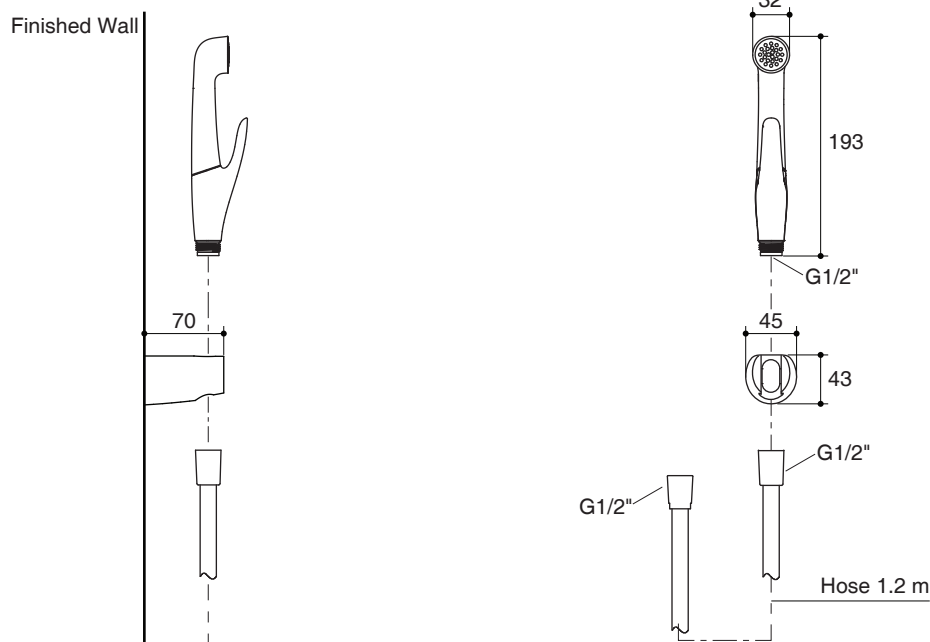

For a full range of color finishes in your market please contact your local Kohler representative

Flow Curve

Note: Flow rates are approximate. (1 gallon = 3.785 liters, 1 bar = 14.5 psi)

Dimensions are approximate.

Unit: mm

Product Diagram