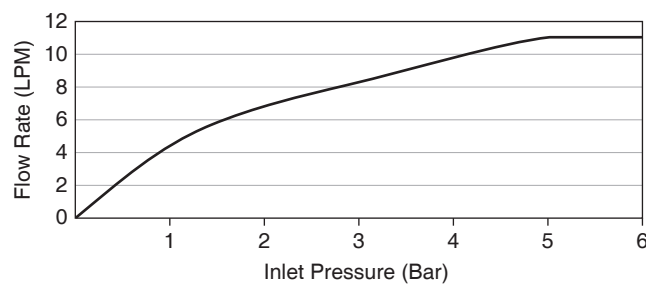

Model	Description	Color/Finished	
K-77364X-AS	Luxe hygiene spray with angle stop	CP: Polished Chrome	
K-77364X	Luxe hygiene spray	<input type="checkbox"/> CP: Polished Chrome	<input type="checkbox"/> Others

For a full range of color finishes in your market please contact your local Kohler representative

Flow Curve

Note: Flow rates are approximate. (1 gallon = 3.785 liters, 1 bar = 14.5 psi)

Dimensions are approximate.