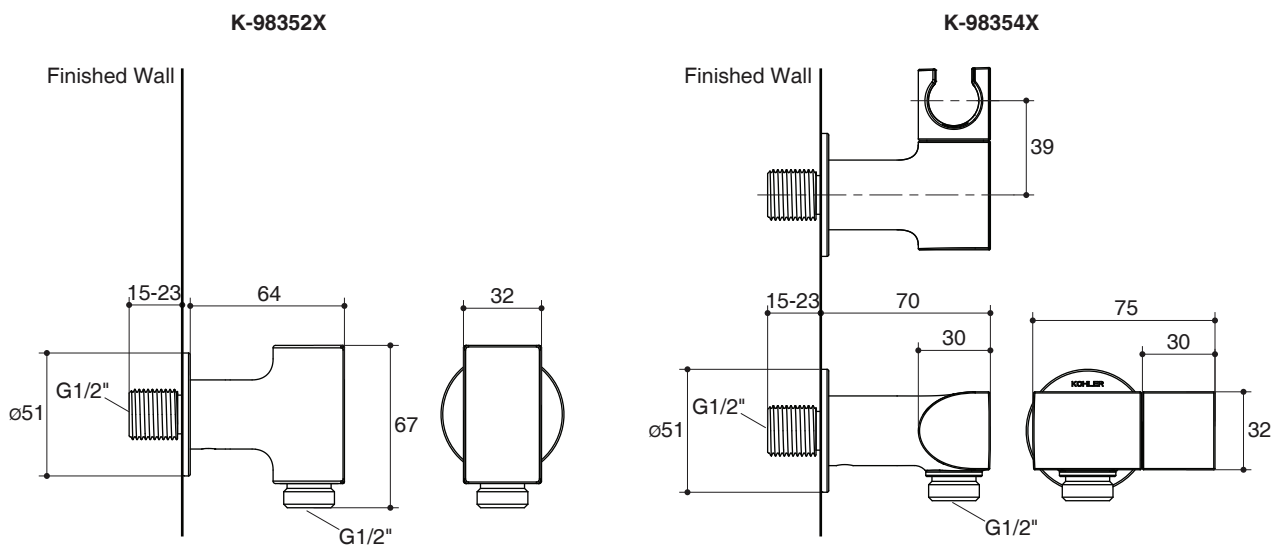

Specified Model

Model	Description	Color/Finished	
K-98352X	Exhale supply elbow	☐ CP: Polished Chrome	☐ Others
K-98354X	Exhale supply elbow with bracket	☐ CP: Polished Chrome	☐ Others

For a full range of color finishes in your market please contact your local Kohler representative

Dimensions are approximate.
Unit: mm