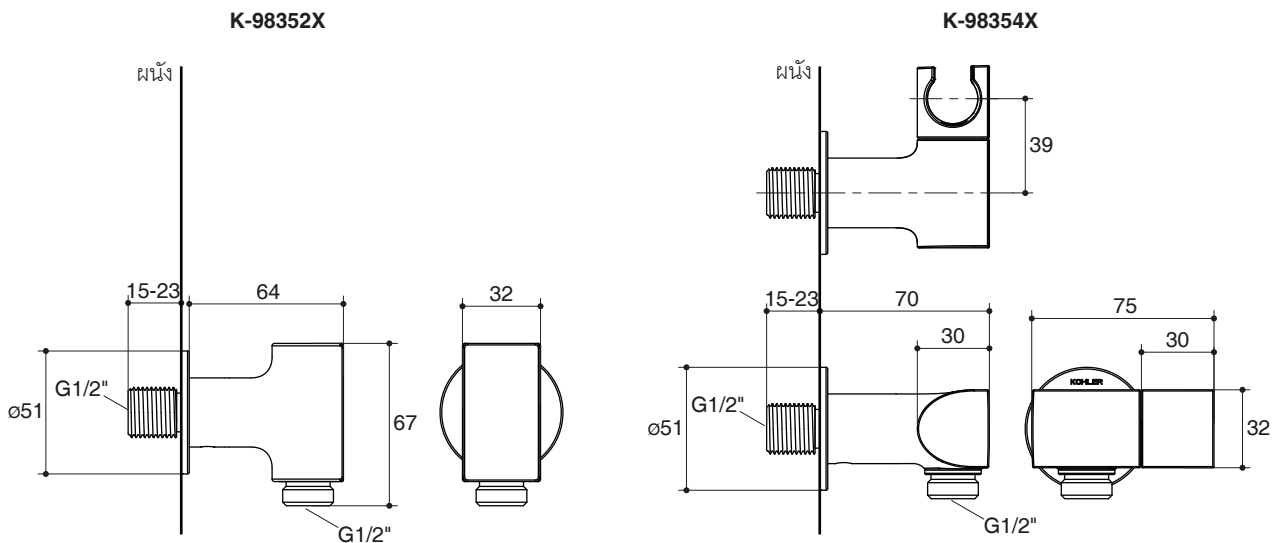

รุ่นผลิตภัณฑ์

รุ่น	ชื่อผลิตภัณฑ์	สี/วัสดุเคลือบผิว	
K-98352X	ข้อต่อสำหรับฝักบัวสายอ่อน รุ่นเอ็กซ์เฮล	☐ CP: สีโครมเงา	☐ อื่นๆ
K-98354X	ข้อต่อพร้อมขอบเขวนสำหรับฝักบัวสายอ่อน รุ่นเอ็กซ์เฮล	☐ CP: สีโครมเงา	☐ อื่นๆ

ตรวจสอบ สี/วัสดุเคลือบผิวผลิตภัณฑ์จากตัวแทนจำหน่ายโคห์เลอร์ในประเทศของท่าน

ขนาดระยะแสดงค่าโดยประมาณ

หน่วย: มม.