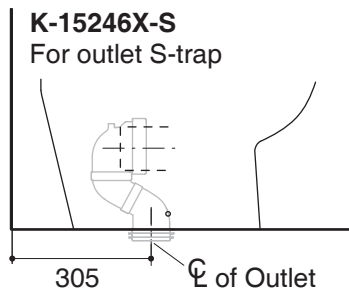

### Product Specification:

The European two-piece toilet shall be made of vitreous china. The toilet shall be 370 mm in length, 700 mm in width, and 775 mm in height with a 95 mm x 110 mm water area. Toilet shall be 305 mm rough-in for S-trap or 185 mm rough-in for P-trap. Toilet shall have 85 mm glazed trapway and polished chrome push button dual flush. Toilet shall be 3/6 L with wash down flushing system.

## Technical Information

Fixture:	
Configuration	2-piece, European
Water per flush	3/6 L
Passageway	85 mm
Water area	95 x 110 mm
Water depth from rim	245 mm
Seat post hole centers	155 mm

Included Components:	
Bowl	K-15248K-0
Tank	K-18153K-NL-0
Tank cover	1082443-0

## Installation Notes

Install this product according to the installation guide.

Dimensions are approximate.  
Unit: mm.