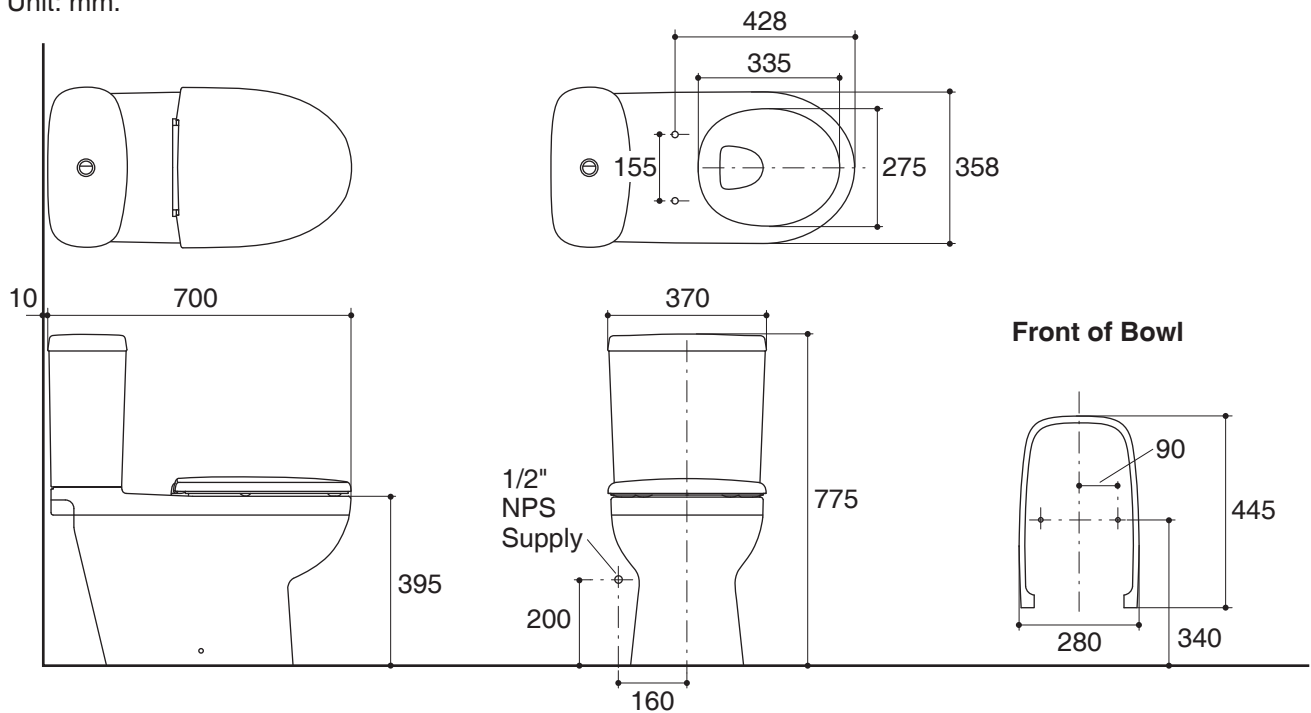

### Features

- Vitreous china
- European bowl
- Includes quiet close seat
- Includes polished chrome push button dual flush
- Wash down flushing system
- Dual flush 3/6 lpf
- 305 mm rough-in for S-Trap  
or 185 mm rough-in for P-Trap
- 85 mm glazed trapway
- 95 mm x 110 mm water area
- 700 mm x 370 mm x 775 mm

### Product Specification:

The European two-piece toilet shall be made of vitreous china. The toilet shall be 370 mm in length, 700 mm in width, and 775 mm in height with a 95 mm x 110 mm water area. Toilet shall be 305 mm rough-in for S-trap or 185 mm rough-in for P-trap. Toilet shall have 85 mm glazed trapway and polished chrome push button dual flush. Toilet shall be 3/6 L with wash down flushing system.

## Technical Information

Fixture:	
Configuration	2-piece, European
Water per flush	3/6 L
Passageway	85 mm
Water area	95 x 110 mm
Water depth from rim	245 mm
Seat post hole centers	155 mm

Included Components:	
Bowl	K-15248K-0
Tank	K-18153K-NL-0
Tank cover	1082443-0

## Installation Notes

Install this product according to the installation guide.

Dimensions are approximate.  
Unit: mm.