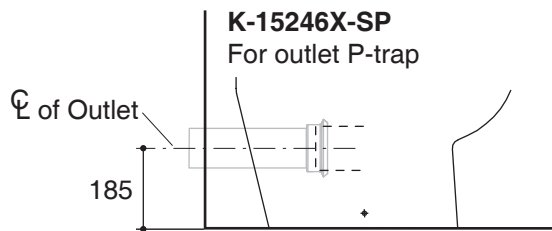

### Product Specification:

The European two-piece toilet shall be made of vitreous china. The toilet shall be 370 mm in length, 700 mm in width, and 775 mm in height with a 95 mm x 110 mm water area. Toilet shall be 305 mm rough-in for S-trap or 185 mm rough-in for P-trap. Toilet shall have 85 mm glazed trapway and polished chrome push button dual flush. Toilet shall be 3/6 L with wash down flushing system.

## Technical Information

Fixture:	
Configuration	2-piece, European
Water per flush	3/6 L
Passageway	85 mm
Water area	95 x 110 mm
Water depth from rim	245 mm
Seat post hole centers	155 mm

Included Components:	
Bowl	K-15248K-0
Tank	K-18153K-NL-0
Tank cover	1082443-0

## Installation Notes

Install this product according to the installation guide.

Dimensions are approximate.  
Unit: mm.