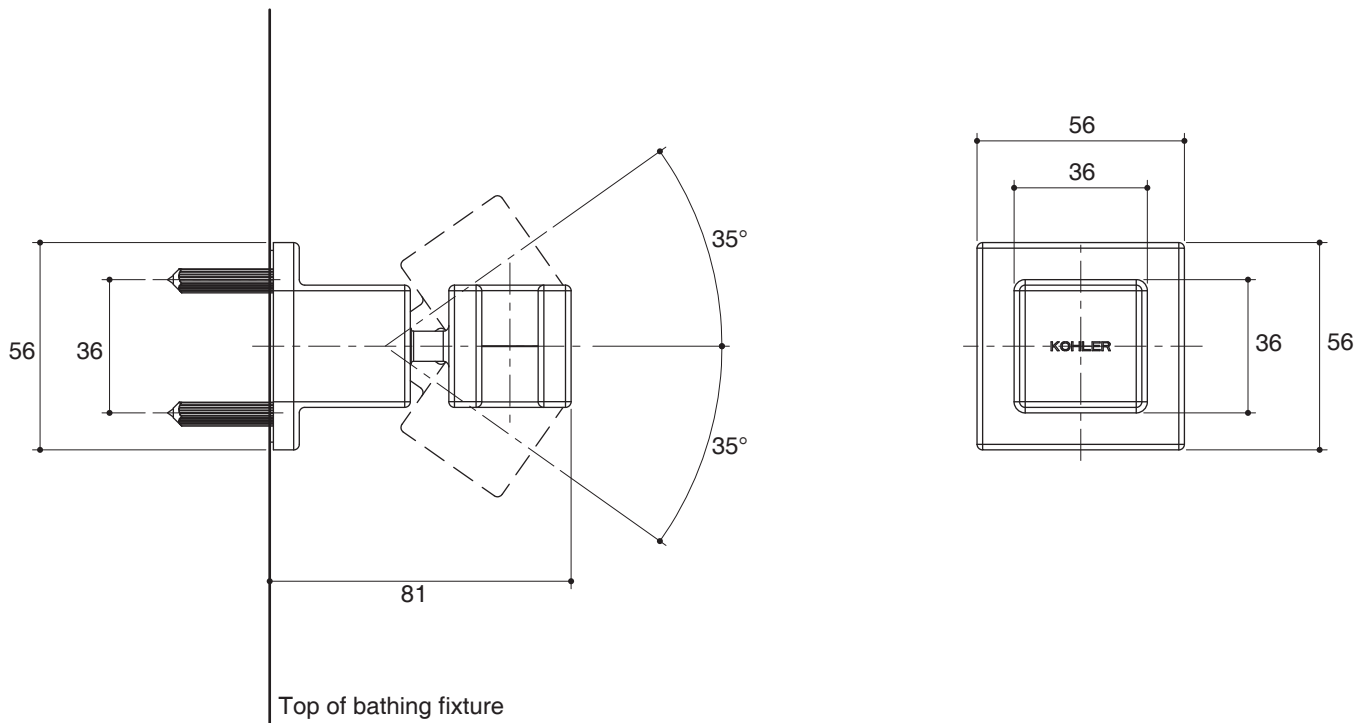

Features

- *Brass construction*

SHOWER BRACKET K-45416X

Codes/Standards Applicable

Specified model meets or exceeds the following:

- *None applicable*

Colors/Finishes

- CP: Polished Chrome

Accessories:

- CP: Polished Chrome

Specified Model

Model	Description	Color/Finished
K-45416X	Strayt shower bracket	CP

Product Specification:

Shower bracket shall be made of brass construction. Product is intended for wall-mount installations. Shower bracket shall be Kohler Model K-45416X-CP.

STRAYT

Installation Notes

Install this product according to the installation guide.

Dimensions are approximate.
Unit: mm.

Product Diagram

คุณลักษณะ

- ผลิตจากทองเหลือง

ขอแขวนฝักบัวสายอ่อน K-45416X