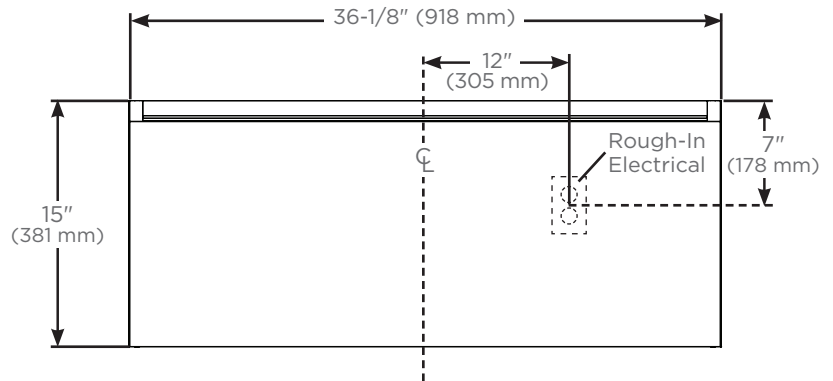

### Dimensions

Height: 15" (381 mm)  
 Width: 36-1/8" (918 mm) - with side kits installed  
 Depth: 21-3/4" (552 mm)

## Modular Kits

Available in 4 heights (based on final configuration)

- Side kits (**Single**):
  - 7-1/2" (VM1SKH1D21##)
  - 15" (VM1SKH2D21##)
  - 22-1/2" (VM1SKH3D21##)
  - 30" (VM1SKH4D21##)
- Side kits (**Pair**):
  - 7-1/2" (VM2SKH1D21##)
  - 15" (VM2SKH2D21##)
  - 22-1/2" (VM2SKH3D21##)
  - 30" (VM2SKH4D21##)
- Ganging kits:
  - 7-1/2" (VMGKITH1)
  - 15" (VMGKITH2)
  - 22-1/2" (VMGKITH3)
  - 30" (VMGKITH4)
- Alcove finishing kits:
  - 7-1/2" (VMAKITH1)
  - 15" (VMAKITH2)
  - 22-1/2" (VMAKITH3)
  - 30" (VMAKITH4)

Top view for plumbing and sink clearance

Side views for plumbing and sink clearance with door front

Front view with side kits