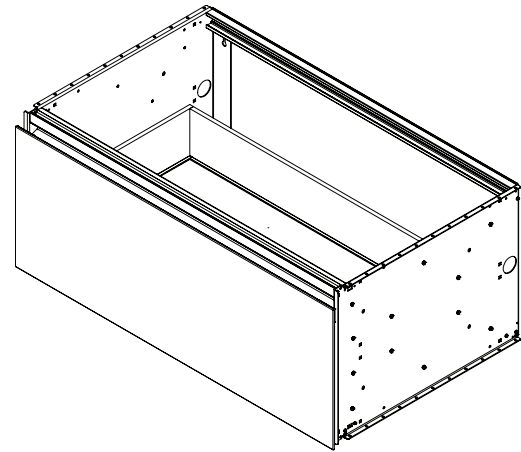

### Construction

- All aluminum and glass construction - designed for disassembly and recycle, aluminum structural frame and drawer sides, glass drawer fronts, and safety backed glass drawer bottom
- Heavy duty, full extension, soft close drawers slides
- Constructed for wall hanging loads with stone tops
- Glass fronts and optional side kits are replaceable
- Includes installation hardware using secure structural bolts
- Glass side kits sold separately

### Dimensions

Height: 15" (381 mm)  
 Width: 36-1/8" (918 mm) - with side kits installed  
 Depth: 21-3/4" (552 mm)

### Configurable Options

- Choice of split plumbing or full width drawer
- Integrated LED night light (L) - Light bar built into top frame provides drawer illumination
- Glass finish options: Mirror, patterned glass, and back painted glass - gloss or matte
- Other widths available - 12" (308 mm) / 24" (613 mm) / 30" (765 mm)
- 7-1/2" (191 mm) drawer height available - H1
- Shallow depth available 18-3/4" (476 mm) - D18
- In-drawer electrical outlets