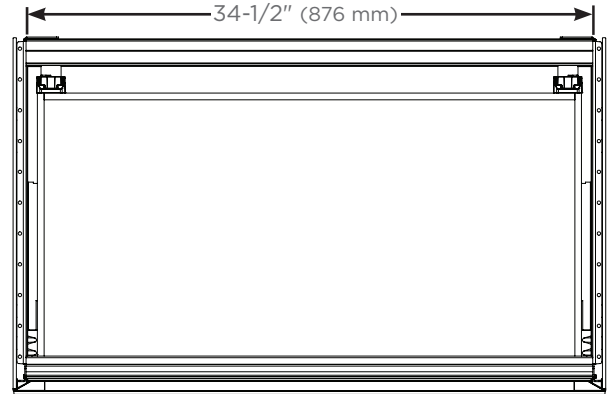

Electrical System

- Night light option - 12VDC plug-in transformer
  Locate wall outlet as per installation instructions 209-1232
- In-drawer 3 outlet and switch box option - plug-in cord
  Locate wall outlet as per installation instructions 209-1232
  120VAC 20A outlet - GFCI protected

Add-On Accessories

- Insert Plumbing Drawer (VADRAWER36F)
- Insert Full Drawer (VADRAWER36X)
- In drawer electrical outlets (VAELECTRIC21)
- Assorted glass bins:
  - Divided storage (GLASSBIN6.38)
  - Small (GLASSBIN3.25)
  - Medium (GLASSBIN5.25)
  - Large (GLASSBIN8.5)
- Hair Styling Organizer (VAHAIRORG)
- Robern Engineered Stone Tops and porcelain sink available

Modular Kits

Available in 4 heights (based on final configuration)

- Side kits (**Single**):
  - 7-1/2" (VM1SKH1D21##)
  - 15" (VM1SKH2D21##)
  - 22-1/2" (VM1SKH3D21##)
  - 30" (VM1SKH4D21##)
- Side kits (**Pair**):
  - 7-1/2" (VM2SKH1D21##)
  - 15" (VM2SKH2D21##)
  - 22-1/2" (VM2SKH3D21##)
  - 30" (VM2SKH4D21##)
- Ganging kits:
  - 7-1/2" (VMGKITH1)
  - 15" (VMGKITH2)
  - 22-1/2" (VMGKITH3)
  - 30" (VMGKITH4)
- Alcove finishing kits:
  - 7-1/2" (VMAKITH1)
  - 15" (VMAKITH2)
  - 22-1/2" (VMAKITH3)
  - 30" (VMAKITH4)

Top view for plumbing and sink clearance