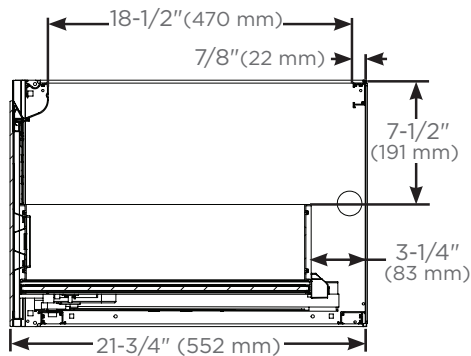

Side views for plumbing and sink clearance with door front