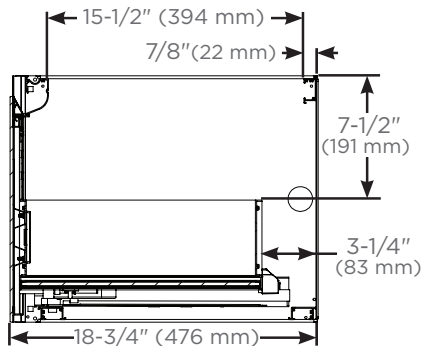

Side views for plumbing and sink clearance with door front