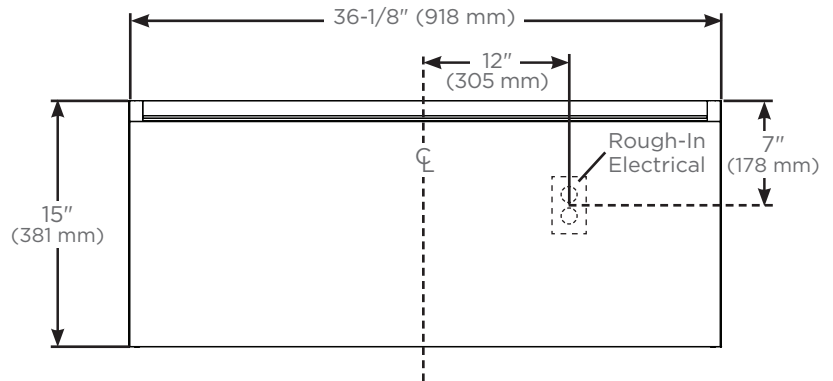

Height: 15" (381 mm)
 Width: 36-1/8" (918 mm) - with side kits installed
 Depth: 18-3/4" (476 mm)

Configurable Options

- Choice of split plumbing or full width drawer
- Integrated LED night light (L) - Light bar built into top frame provides drawer illumination
- Glass finish options: Mirror, patterned glass, and back painted glass - gloss or matte
- Other widths available - 12" (308 mm) / 24" (613 mm) / 30" (765 mm)
- 7-1/2" (191 mm) drawer height available - H1
- Larger depth available 21-3/4" (552 mm) - D21
- In-drawer electrical outlets

Modular Kits

Available in 4 heights (based on final configuration)

- Side kits (**Single**):
 - 7-1/2" (VM1SKH1D18##)
 - 22-1/2" (VM1SKH3D18##)
 - 15" (VM1SKH2D18##)
 - 30" (VM1SKH4D18##)
- Side kits (**Pair**):
 - 7-1/2" (VM2SKH1D18##)
 - 22-1/2" (VM2SKH3D18##)
 - 15" (VM2SKH2D18##)
 - 30" (VM2SKH4D18##)
- Ganging kits:
 - 7-1/2" (VMGKITH1)
 - 22-1/2" (VMGKITH3)
 - 15" (VMGKITH2)
 - 30" (VMGKITH4)
- Alcove finishing kits:
 - 7-1/2" (VMAKITH1)
 - 22-1/2" (VMAKITH3)
 - 15" (VMAKITH2)
 - 30" (VMAKITH4)

Top view for plumbing and sink clearance

Side views for plumbing and sink clearance with door front

Front view with side kits

Installation Notes

Install this product according to the installation guide 209-1232.