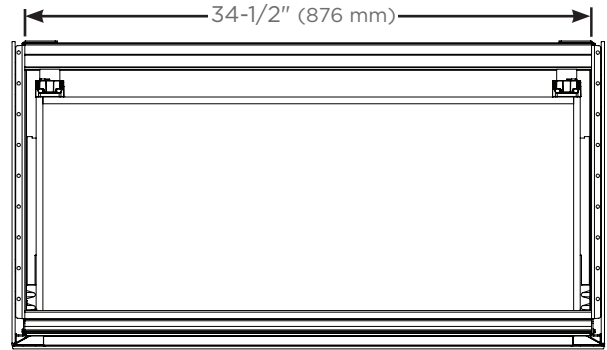

Electrical System

- Night light option - 12VDC plug-in transformer
  Locate wall outlet as per installation instructions 209-1232
- In-drawer 3 outlet and switch box option - plug-in cord
  Locate wall outlet as per installation instructions 209-1232
  120VAC 20A outlet - GFCI protected

Add-On Accessories

- Insert Plumbing Drawer (VADRAWER36P)
- Insert Full Drawer (VADRAWER36X)
- In drawer electrical outlets (VAELECTRIC18)
- Assorted glass bins:
  - Divided storage (GLASSBIN6.38)
  - Small (GLASSBIN3.25)
  - Medium (GLASSBIN5.25)
  - Large (GLASSBIN8.5)
- Hair Styling Organizer (VAHAIRORG)
- Robern Engineered Stone Tops and porcelain sink available

Modular Kits

Available in 4 heights (based on final configuration)

- Side kits (**Single**):
  - 7-1/2" (VM1SKH1D18##)
  - 22-1/2" (VM1SKH3D18##)
  - 15" (VM1SKH2D18##)
  - 30" (VM1SKH4D18##)
- Side kits (**Pair**):
  - 7-1/2" (VM2SKH1D18##)
  - 22-1/2" (VM2SKH3D18##)
  - 15" (VM2SKH2D18##)
  - 30" (VM2SKH4D18##)
- Ganging kits:
  - 7-1/2" (VMGKITH1)
  - 22-1/2" (VMGKITH3)
  - 15" (VMGKITH2)
  - 30" (VMGKITH4)
- Alcove finishing kits:
  - 7-1/2" (VMAKITH1)
  - 22-1/2" (VMAKITH3)
  - 15" (VMAKITH2)
  - 30" (VMAKITH4)

Top view for plumbing and sink clearance