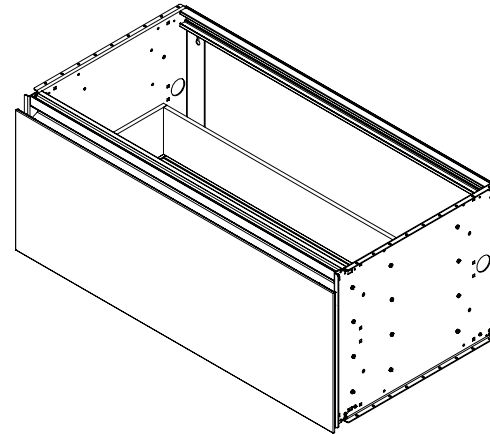

Construction

- All aluminum and glass construction - designed for disassembly and recycle, aluminum structural frame and drawer sides, glass drawer fronts, and safety backed glass drawer bottom
- Heavy duty, full extension, soft close drawers slides
- Constructed for wall hanging loads with stone tops
- Glass fronts and optional side kits are replaceable
- Includes installation hardware using secure structural bolts
- Glass side kits sold separately

Height: 15" (381 mm)
 Width: 36-1/8" (918 mm) - with side kits installed
 Depth: 18-3/4" (476 mm)

Configurable Options

- Choice of split plumbing or full width drawer
- Integrated LED night light (L) - Light bar built into top frame provides drawer illumination
- Glass finish options: Mirror, patterned glass, and back painted glass - gloss or matte
- Other widths available - 12" (308 mm) / 24" (613 mm) / 30" (765 mm)
- 7-1/2" (191 mm) drawer height available - H1
- Larger depth available 21-3/4" (552 mm) - D21
- In-drawer electrical outlets