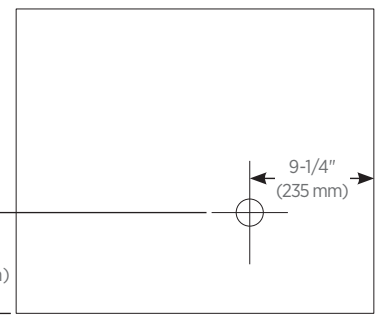

Robern Audio

- Vibrating Glass Technology - Resulting in a virtually hidden system
- Wide Dispersion - Almost 160 degrees from the door surface
- Bluetooth® Connection
- Range: Up To 30 feet / 9.1 meters (depending on interference)
- 2 Channel Stereo
- 20 Watts / Channel
- Supports most Android and iOS devices: Smartphones, PCs, Tablets, and other Bluetooth® enabled devices. Volume controlled by device.
- Audio amplifier with Bluetooth connectivity for wireless streaming of audio input
- Plays your music or audio preferences and selections from any Bluetooth enabled device.

Cabinet Dimensions

Rough-in Dimensions

Back of Cabinet - Wire Access Location