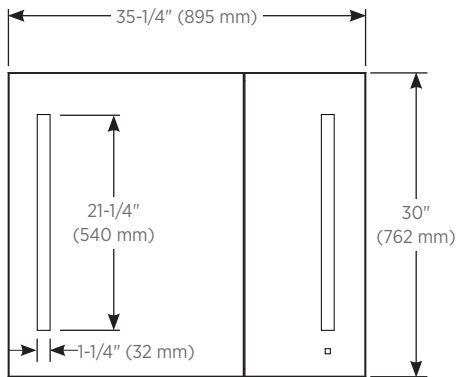

Electrical System

- 120 VAC 60HZ 20A
- Field wire location as shown in drawing
- 1/2" conduit (Ø 7/8" actual) electrical knockout location shown below
- Included field wire cable clamp

Optional Accessories

- Assorted glass bins:
  - Small (GLASSBIN3.25)
  - Medium (GLASSBIN5.25)
  - Large (GLASSBIN8.5)
- Entice™ Magnifying Mirror with dock - ENTICEDOCK
- Entice™ Magnifying Mirror without dock - ENTICE
- Handle Kits - MHANDLEKIT

Robern Audio

- Vibrating Glass Technology - Resulting in a virtually hidden system
- Wide Dispersion - Almost 160 degrees from the door surface
- Bluetooth® Connection
- Range: Up To 30 feet / 9.1 meters (depending on interference)
- 2 Channel Stereo
- 20 Watts / Channel
- Supports most Android and iOS devices: Smartphones, PCs, Tablets, and other Bluetooth® enabled devices. Volume controlled by device.
- Audio amplifier with Bluetooth connectivity for wireless streaming of audio input
- Plays your music or audio preferences and selections from any Bluetooth enabled device.

Cabinet Dimensions