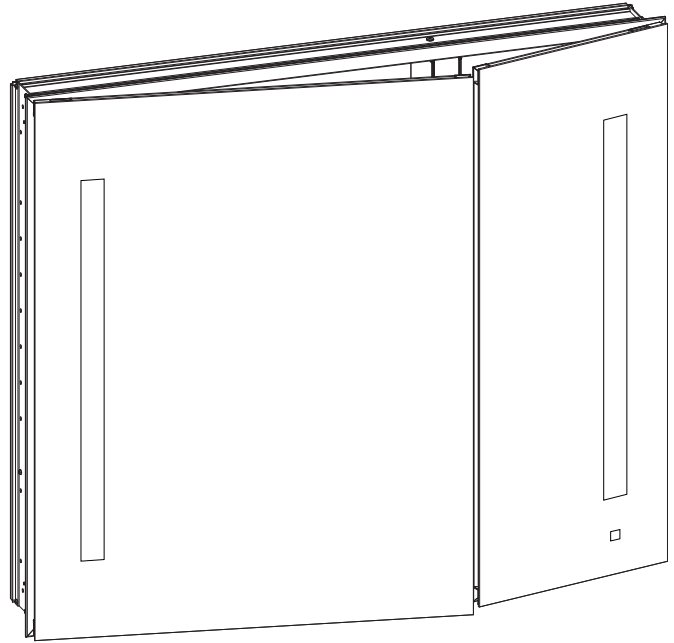

Features

- Dimmable LED LUM[™] task lighting with integrated touch control
- 4100K LED Color Temperature
- 55 footcandles of task lighting
- CRI90
- AiO cabinet can be paired with all M Series mirrored and decorative glass side kits
- Quiet close Safeseal[®] Gasket
- Mirrored interior with 6 adjustable glass shelves
- Includes magnetic tool holder
- Includes Compact Adjustable Magnifying Mirror (CAMM)
- Includes installation hardware for recess mounting
- Can be recessed or surface mounted (surface mounting kit required)
- Includes two USB charging ports and two 120VAC outlet receptacles
- Interior Light
- Accessory track (Accessory Trays sold separately)

Construction

- Satin anodized aluminum body and door frame
- 3 mirror design – rear of cabinet and both sides of door
- Concealed finger pull-door edge
- Blum 170° self-closing hinges
- Safeseal[®] Gasket with sealed corners on cabinet body
- Adjustable shelving at 2" (51 mm) increments
- Single field wire into electrical shelf - Front access serviceability
- Interior Illumination

Codes/Standards Applicable

- Electric Option Models are ETL certified to:
UL 962
CSA Standard C22.2 No. 68

Dimensions

Height: 30" (762 mm)
Width: 35-1/4" (895 mm)
Depth: 4-5/8" (117 mm) Surface Mounted
7/8" (22 mm) Recessed

Options

- OM[™] Audio

Installation Options

Recessed Mount - Rough Opening – 29-1/4" H x 34-1/2" W x 4" D
(743 mm H x 876 mm W x 102 mm D)

Surface Mount - Reference Surface Mount Kit when ordering
MSMK30D4P – Mirror Kit
MSMK30D4## – Decorative Glass Kit*