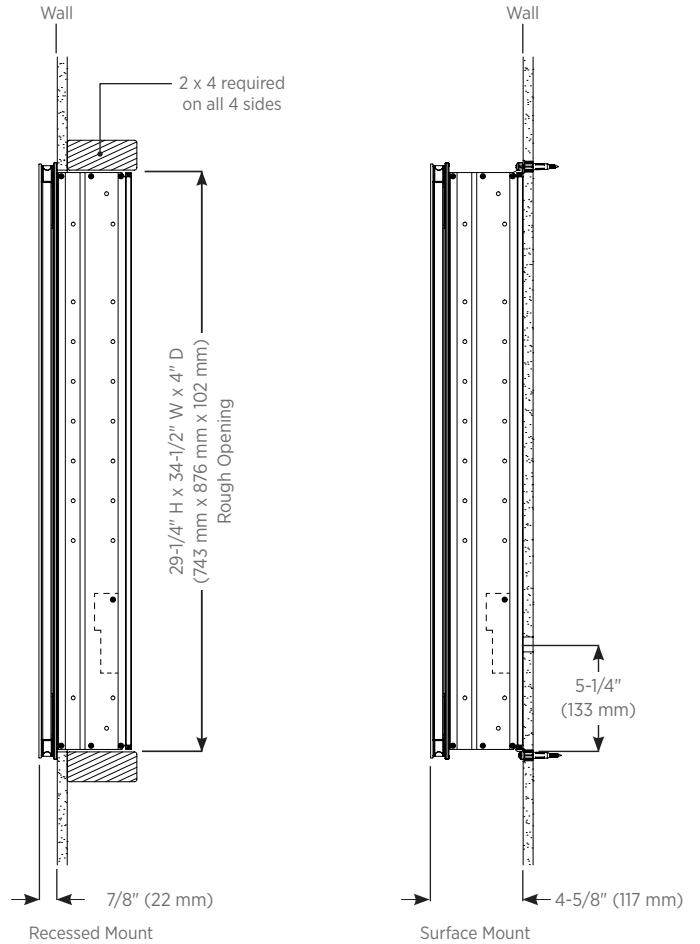

Electrical System

- 120 VAC 60HZ 20A
- Field wire location as shown in drawing
- 1/2" conduit (Ø 7/8" actual) electrical knockout location shown below
- Included field wire cable clamp

Optional Accessories

- Assorted glass bins:
  - Small (GLASSBIN3.25)
  - Medium (GLASSBIN5.25)
  - Large (GLASSBIN8.5)
- Entice™ Magnifying Mirror with dock - ENTICEDOCK
- Entice™ Magnifying Mirror without dock - ENTICE
- Handle Kits - MHANDLEKIT

Robern Audio

- Vibrating Glass Technology - Resulting in a virtually hidden system
- Wide Dispersion - Almost 160 degrees from the door surface
- Bluetooth® Connection
- Range: Up To 30 feet / 9.1 meters (depending on interference)
- 2 Channel Stereo
- 20 Watts / Channel
- Supports most Android and iOS devices: Smartphones, PCs, Tablets, and other Bluetooth® enabled devices. Volume controlled by device.
- Audio amplifier with Bluetooth connectivity for wireless streaming of audio input
- Plays your music or audio preferences and selections from any Bluetooth enabled device.

Cabinet Dimensions