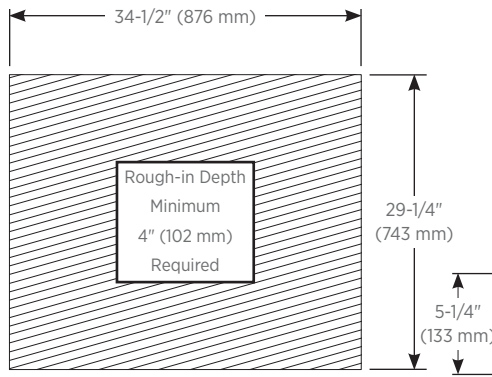

Rough-in Dimensions