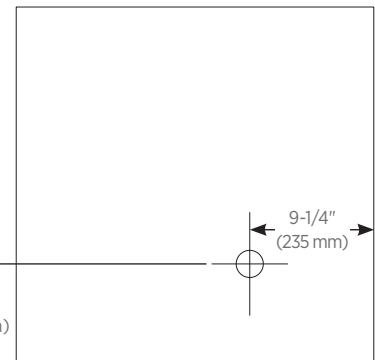

### Dimensions

Height: 30" (762 mm)  
Width: 29-1/4" (743 mm)  
Depth: 4-5/8" (117 mm) Surface Mounted  
7/8" (22 mm) Recessed

### Installation Options

**Recessed Mount** - Rough Opening – 29-1/4" H x 28-1/2" W x 4" D  
(743 mm H x 724 mm W x 102 mm D)

**Surface Mount** - Reference Surface Mount Kit when ordering  
MSMK30D4P – Mirror Kit  
MSMK30D4## – Decorative Glass Kit\*

## Robern Audio

- Vibrating Glass Technology - Resulting in a virtually hidden system
- Wide Dispersion - Almost 160 degrees from the door surface
- Bluetooth® Connection
- Range: Up To 30 feet / 9.1 meters (depending on interference)
- 2 Channel Stereo
- 20 Watts / Channel
- Supports most Android and iOS devices: Smartphones, PCs, Tablets, and other Bluetooth® enabled devices. Volume controlled by device.
- Audio amplifier with Bluetooth connectivity for wireless streaming of audio input
- Plays your music or audio preferences and selections from any Bluetooth enabled device.

Cabinet Dimensions

Rough-in Dimensions

Back of Cabinet - Wire Access Location