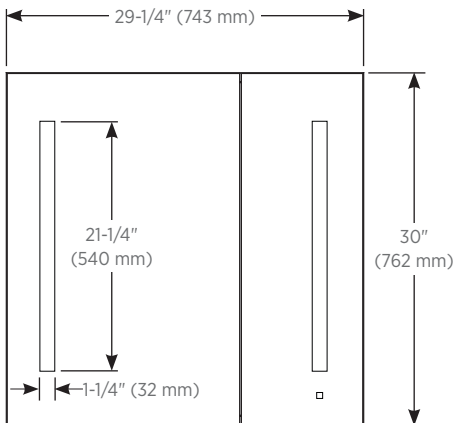

Electrical System

- 120 VAC 60HZ 20A
- Field wire location as shown in drawing
- 1/2" conduit (Ø 7/8" actual) electrical knockout location shown below
- Included field wire cable clamp

Optional Accessories

- Assorted glass bins:
  - Small (GLASSBIN3.25)
  - Medium (GLASSBIN5.25)
  - Large (GLASSBIN8.5)
- Entice™ Magnifying Mirror with dock - ENTICEDOCK
- Entice™ Magnifying Mirror without dock - ENTICE
- Handle Kits - MHANDLEKIT

Robern Audio

- Vibrating Glass Technology - Resulting in a virtually hidden system
- Wide Dispersion - Almost 160 degrees from the door surface
- Bluetooth® Connection
- Range: Up To 30 feet / 9.1 meters (depending on interference)
- 2 Channel Stereo
- 20 Watts / Channel
- Supports most Android and iOS devices: Smartphones, PCs, Tablets, and other Bluetooth® enabled devices. Volume controlled by device.
- Audio amplifier with Bluetooth connectivity for wireless streaming of audio input
- Plays your music or audio preferences and selections from any Bluetooth enabled device.

Cabinet Dimensions