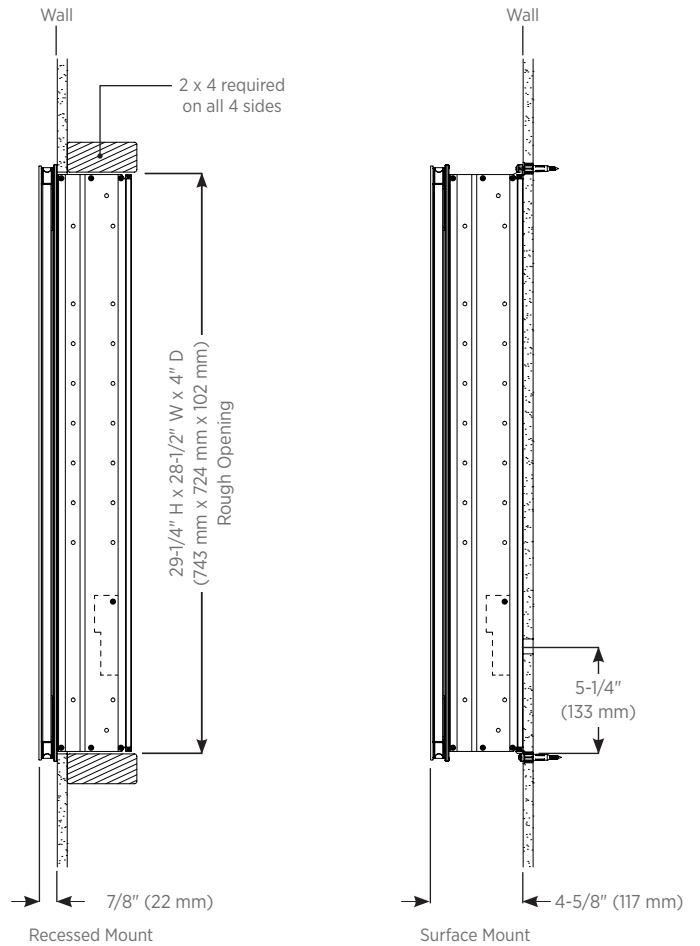

Electrical System

- 120 VAC 60HZ 20A
- Field wire location as shown in drawing
- 1/2" conduit (Ø 7/8" actual) electrical knockout location shown below
- Included field wire cable clamp

Optional Accessories

- Assorted glass bins:
  - Small (GLASSBIN3.25)
  - Medium (GLASSBIN5.25)
  - Large (GLASSBIN8.5)
- Entice™ Magnifying Mirror with dock - ENTICEDOCK
- Entice™ Magnifying Mirror without dock - ENTICE
- Handle Kits - MHANDLEKIT

Robern Audio

- Vibrating Glass Technology - Resulting in a virtually hidden system
- Wide Dispersion - Almost 160 degrees from the door surface
- Bluetooth® Connection
- Range: Up To 30 feet / 9.1 meters (depending on interference)
- 2 Channel Stereo
- 20 Watts / Channel
- Supports most Android and iOS devices: Smartphones, PCs, Tablets, and other Bluetooth® enabled devices. Volume controlled by device.
- Audio amplifier with Bluetooth connectivity for wireless streaming of audio input
- Plays your music or audio preferences and selections from any Bluetooth enabled device.

Cabinet Dimensions