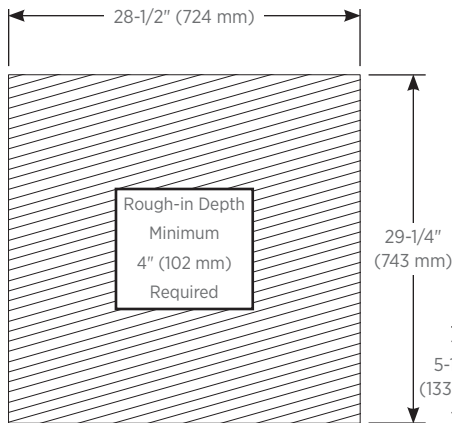

Rough-in Dimensions