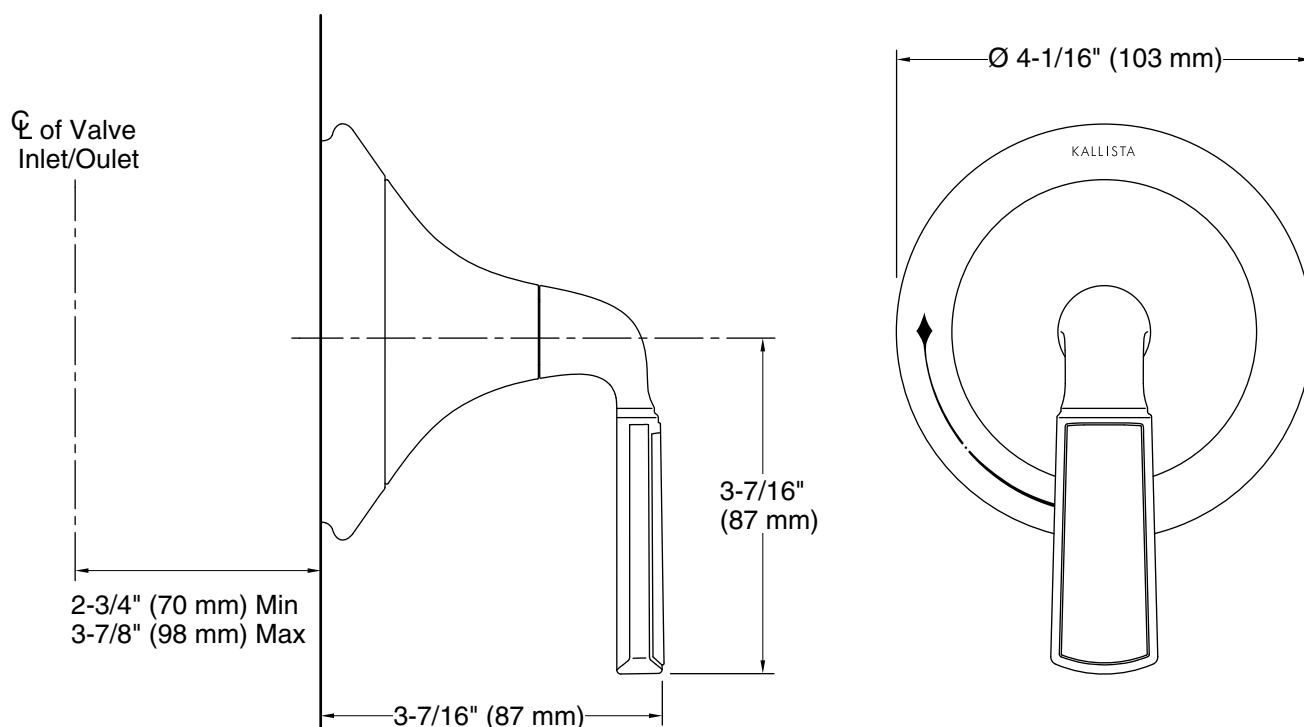

FEATURES

- Solid metal construction for durability and reliability
- Volume control valve allows the user to customize their shower experience
- Available with fired enamel handle insert
- Complements the Script collection

SPECIFIED MODEL				
Model	Description	Finishes		
P25061-CBW	Script Volume Control Trim, Enamel Celeste Blue Wave	<input type="checkbox"/> CP Polished Chrome	<input type="checkbox"/> AD Nickel Silver	<input type="checkbox"/> BCH Blush Bronze
P25061-FGW	Script Volume Control Trim, Enamel Flannel Grey Wave	<input type="checkbox"/> CP Polished Chrome	<input type="checkbox"/> AD Nickel Silver	<input type="checkbox"/> BCH Blush Bronze
P25061-FRW	Script Volume Control Trim, Enamel Frost Wave	<input type="checkbox"/> CP Polished Chrome	<input type="checkbox"/> AD Nickel Silver	<input type="checkbox"/> BCH Blush Bronze
Required Rough-in				
P29527-00	1/2" Volume Control	<input type="checkbox"/> NA		
P29528-00	3/4" Volume Control	<input type="checkbox"/> NA		