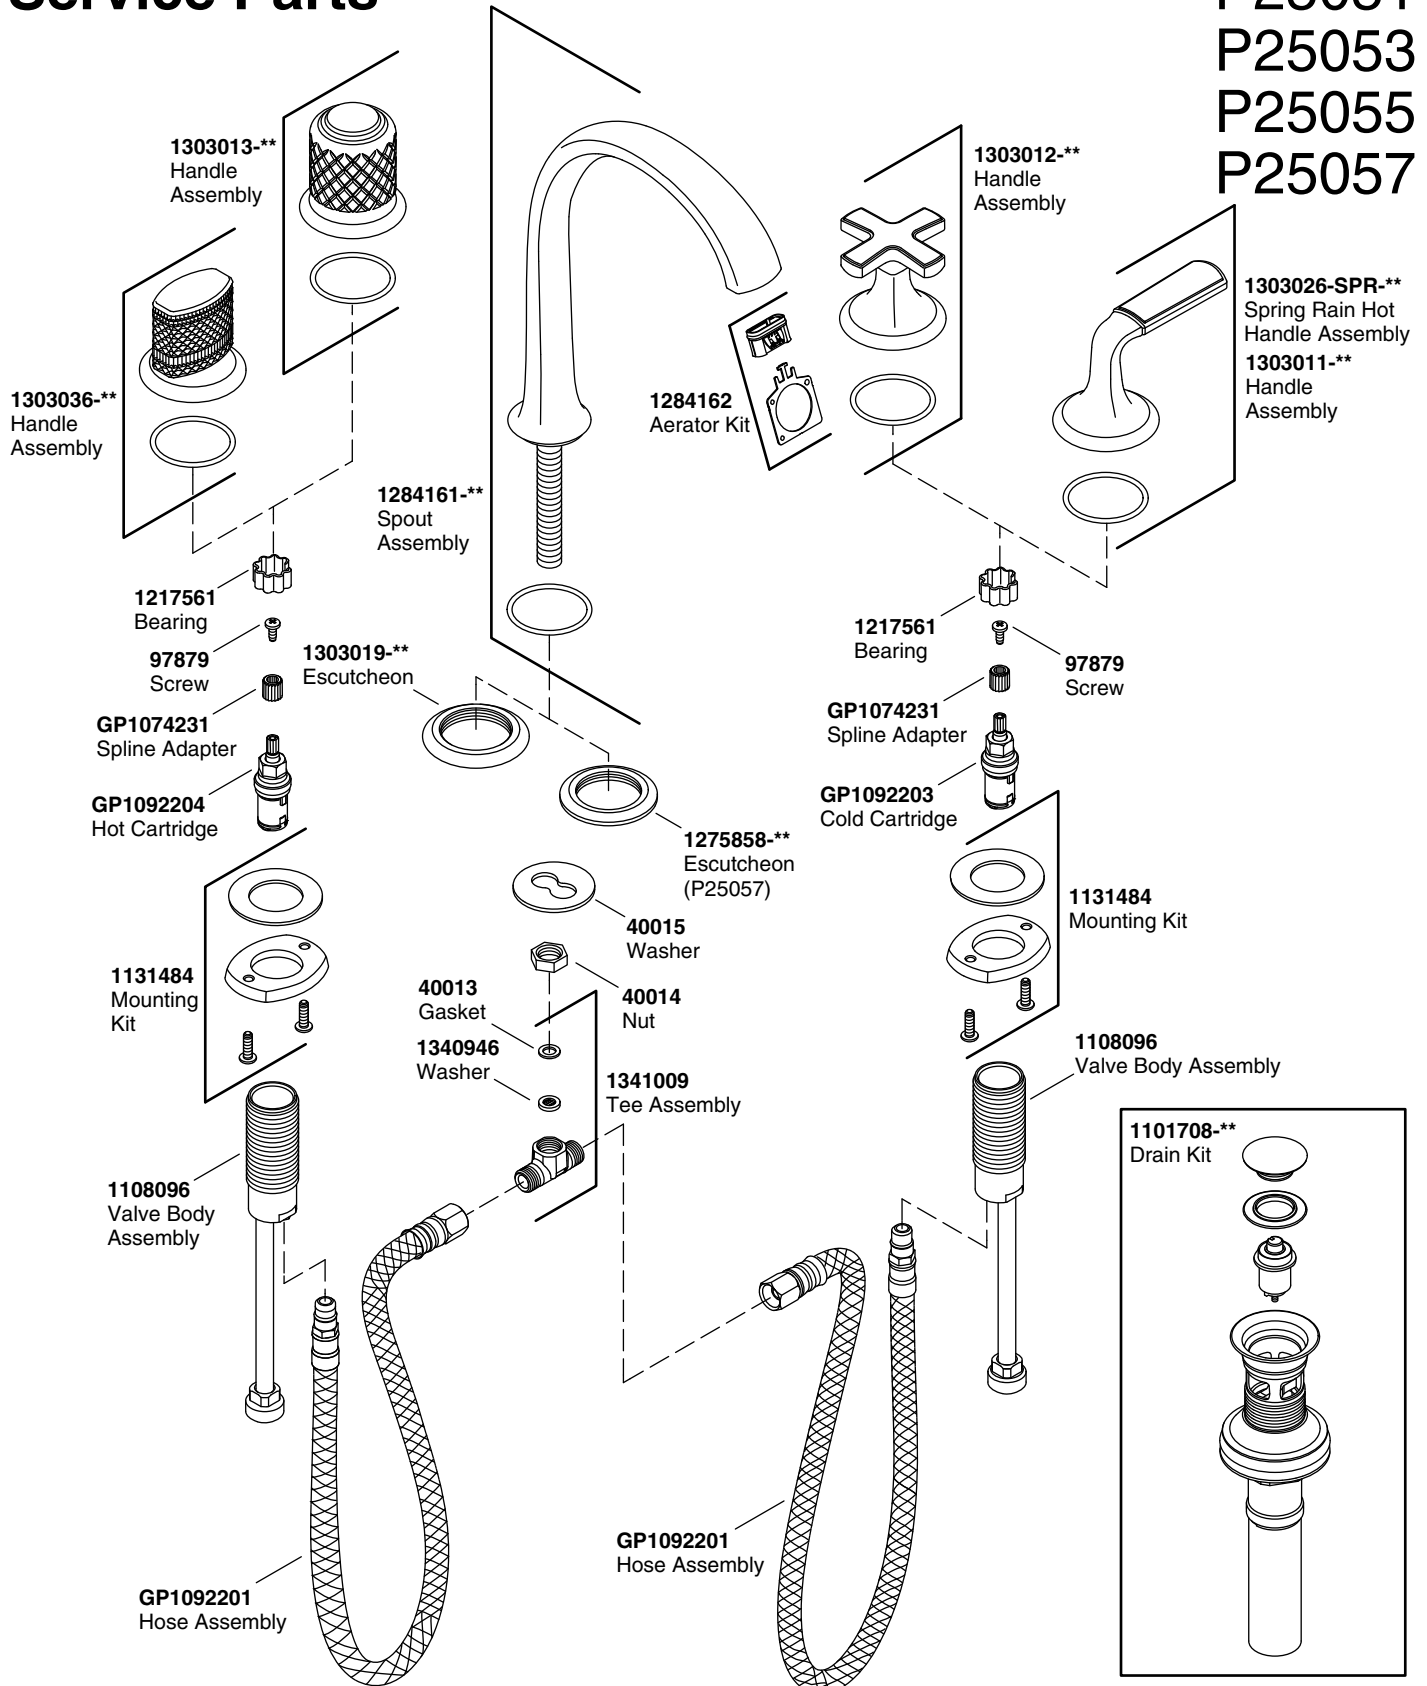

KALLISTA

Script® Decorative Sink Faucet, Arch Spout

Service Parts

P25051
P25053
P25055
P25057

**Finish/color code must be specified when ordering

We reserve the right to make revisions without notice in the design of products or in packaging unless this right has specifically been waived at the time the order is accepted.