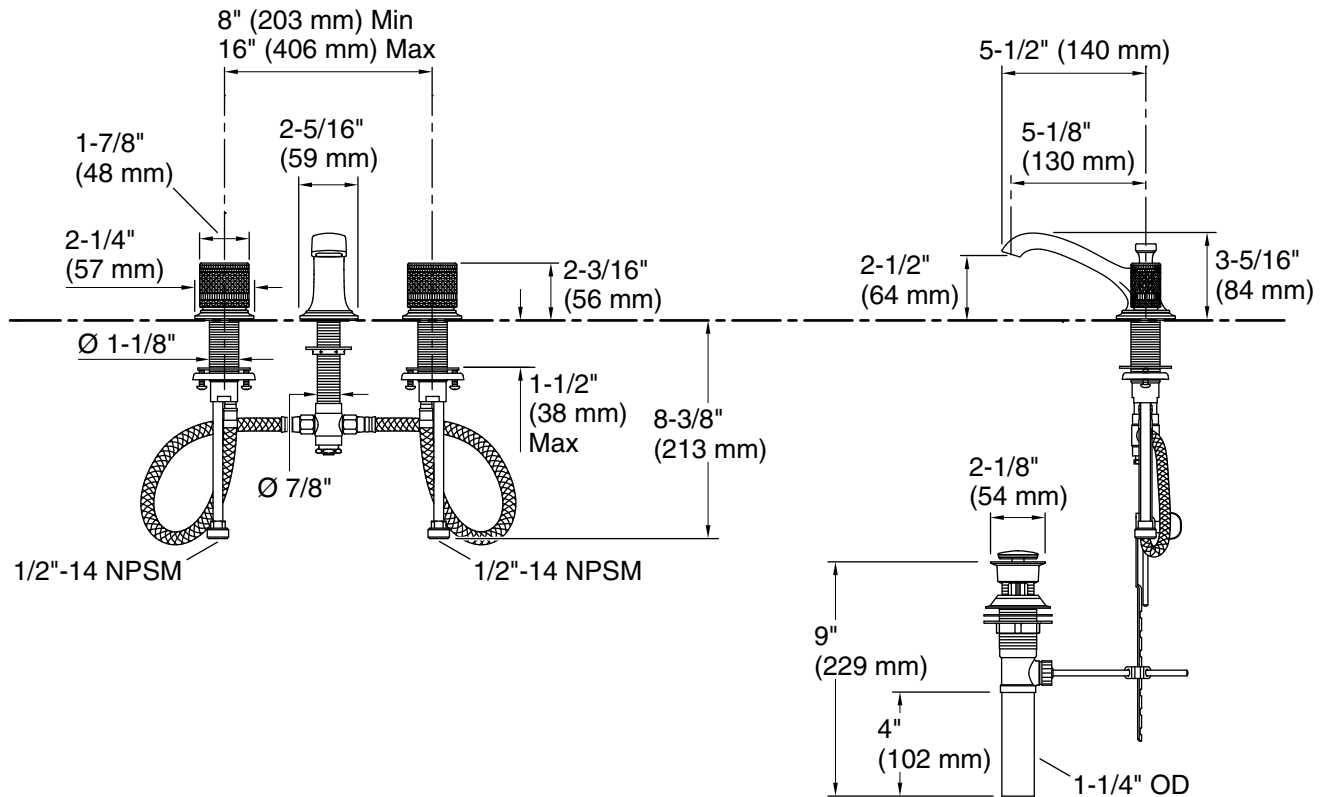

KALLISTA®

Script® Sink Faucet, Low Spout, Porcelain Knob Handles

P25056

FEATURES

- Solid metal construction for durability and reliability
- Two-handle, widespread lavatory faucet for 8" (203 mm) - 16" (406 mm) centers
- Quarter-turn washerless ceramic disc valves
- 1.2 gal/min (4.5 l/min) maximum flow rate
- Includes drain
- Meets CalGreen requirements for lavatory faucets
- Complements the Script collection

CODES/STANDARDS APPLICABLE

Specified model meets or exceeds the following:

- ASME A112.18.1/CSA B125.1
- CSA B651*
- EPA WaterSense®
- ICC/ANSI A117.1
- NSF 61
- All applicable US Federal and State material regulations

CSA B651

* Compliant when installed to the specific requirement of this regulation

SPECIFIED MODEL

Model	Description	Finishes		
P25056-CMB	Script Sink Faucet, Low Spout, Matte Black Porcelain Knob Handles	☐ CP Polished Chrome	☐ AD Nickel Silver	☐ BCH Blush Bronze
P25056-CMC	Script Sink Faucet, Low Spout, White Porcelain Knob Handles	☐ CP Polished Chrome	☐ AD Nickel Silver	☐ BCH Blush Bronze

We reserve the right to make revisions without notice in the design of products or in packaging unless this right has specifically been waived at the time the order is accepted.