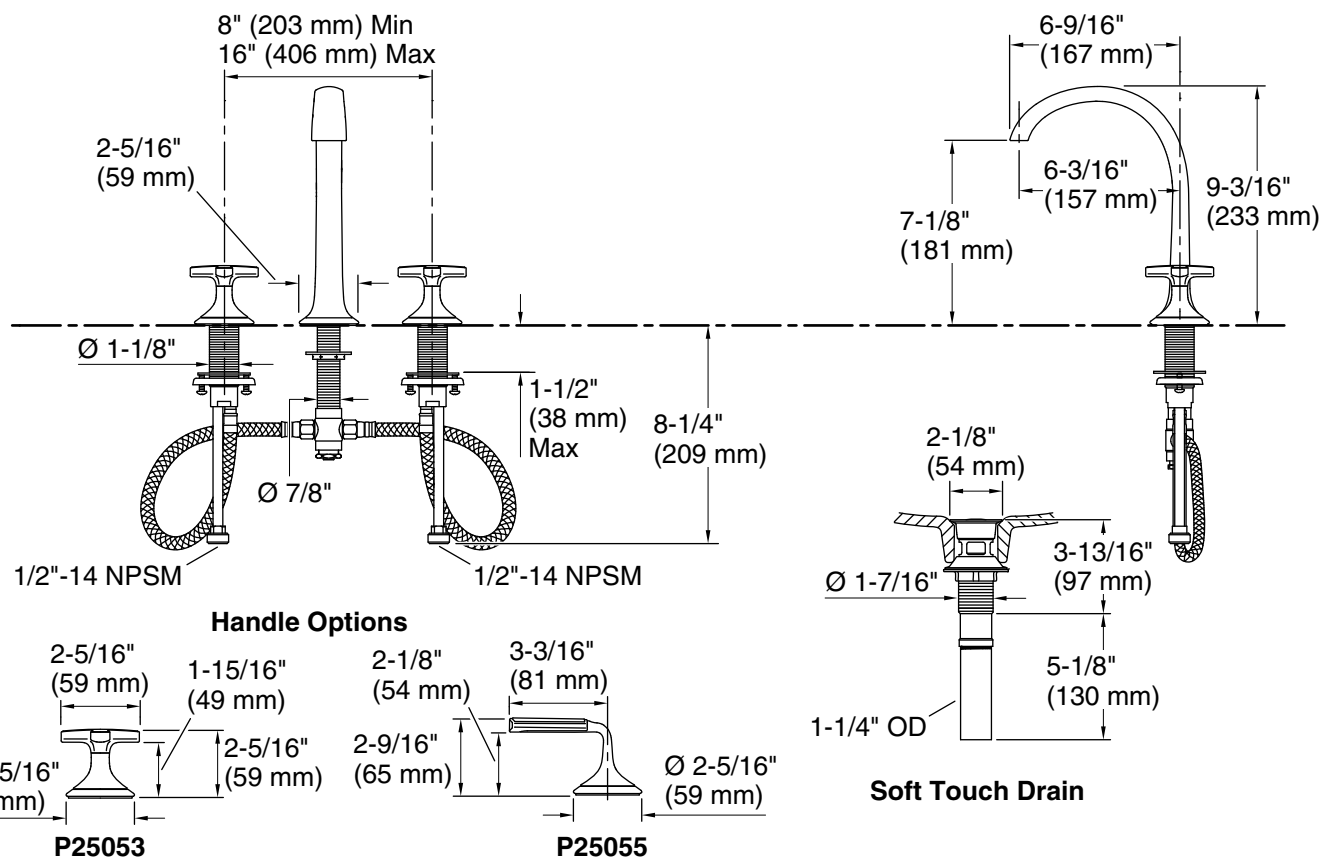

KALLISTA®

Script® Sink Faucet, Arch Spout, Enamel Handles

FEATURES

- Solid metal construction for durability and reliability
- Two-handle, widespread lavatory faucet for 8" (203 mm) - 16" (406 mm) centers
- Quarter-turn washerless ceramic disc valves
- 1.2 gal/min (4.5 l/min) maximum flow rate
- Includes Soft Touch drain
- Meets CalGreen requirements for lavatory faucets
- Available with fired enamel handle inserts
- Complements the Script collection

CODES/STANDARDS APPLICABLE

Specified model meets or exceeds the following:

- ADA*
- ASME A112.18.1/CSA B125.1
- CSA B651*
- EPA WaterSense®
- ICC/ANSI A117.1
- NSF 61
- OBC* (lever only)
- All applicable US Federal and State material regulations

* Compliant when installed to the specific requirement of this regulation

P25053, P25055

ADA

CSA B651

OBC

SPECIFIED MODEL				
Model	Description	Finishes		
P25053-CBR	Script Sink Faucet, Arch Spout, Enamel Celeste Blue Ripple, Cross Handles	☐ CP Polished Chrome	☐ AD Nickel Silver	☐ BCH Blush Bronze
P25053-FRP	Script Sink Faucet, Arch Spout, Enamel Frost Ripple, Cross Handles	☐ CP Polished Chrome	☐ AD Nickel Silver	☐ BCH Blush Bronze
P25053-FGR	Script Sink Faucet, Arch Spout, Enamel Flannel Grey Ripple, Cross Handles	☐ CP Polished Chrome	☐ AD Nickel Silver	☐ BCH Blush Bronze
P25055-CBW	Script Sink Faucet, Arch Spout, Enamel Celeste Blue Wave, Lever Handles	☐ CP Polished Chrome	☐ AD Nickel Silver	☐ BCH Blush Bronze
P25055-FRW	Script Sink Faucet, Arch Spout, Enamel Frost Wave, Lever Handles	☐ CP Polished Chrome	☐ AD Nickel Silver	☐ BCH Blush Bronze
P25055-FGW	Script Sink Faucet, Arch Spout, Enamel Flannel Grey Wave, Lever Handles	☐ CP Polished Chrome	☐ AD Nickel Silver	☐ BCH Blush Bronze
P25055-SPR	Script Sink Faucet, Arch Spout, Enamel Spring Rain, Lever Handles	☐ CP Polished Chrome	☐ AD Nickel Silver	☐ BCH Blush Bronze

We reserve the right to make revisions without notice in the design of products or in packaging unless this right has specifically been waived at the time the order is accepted.