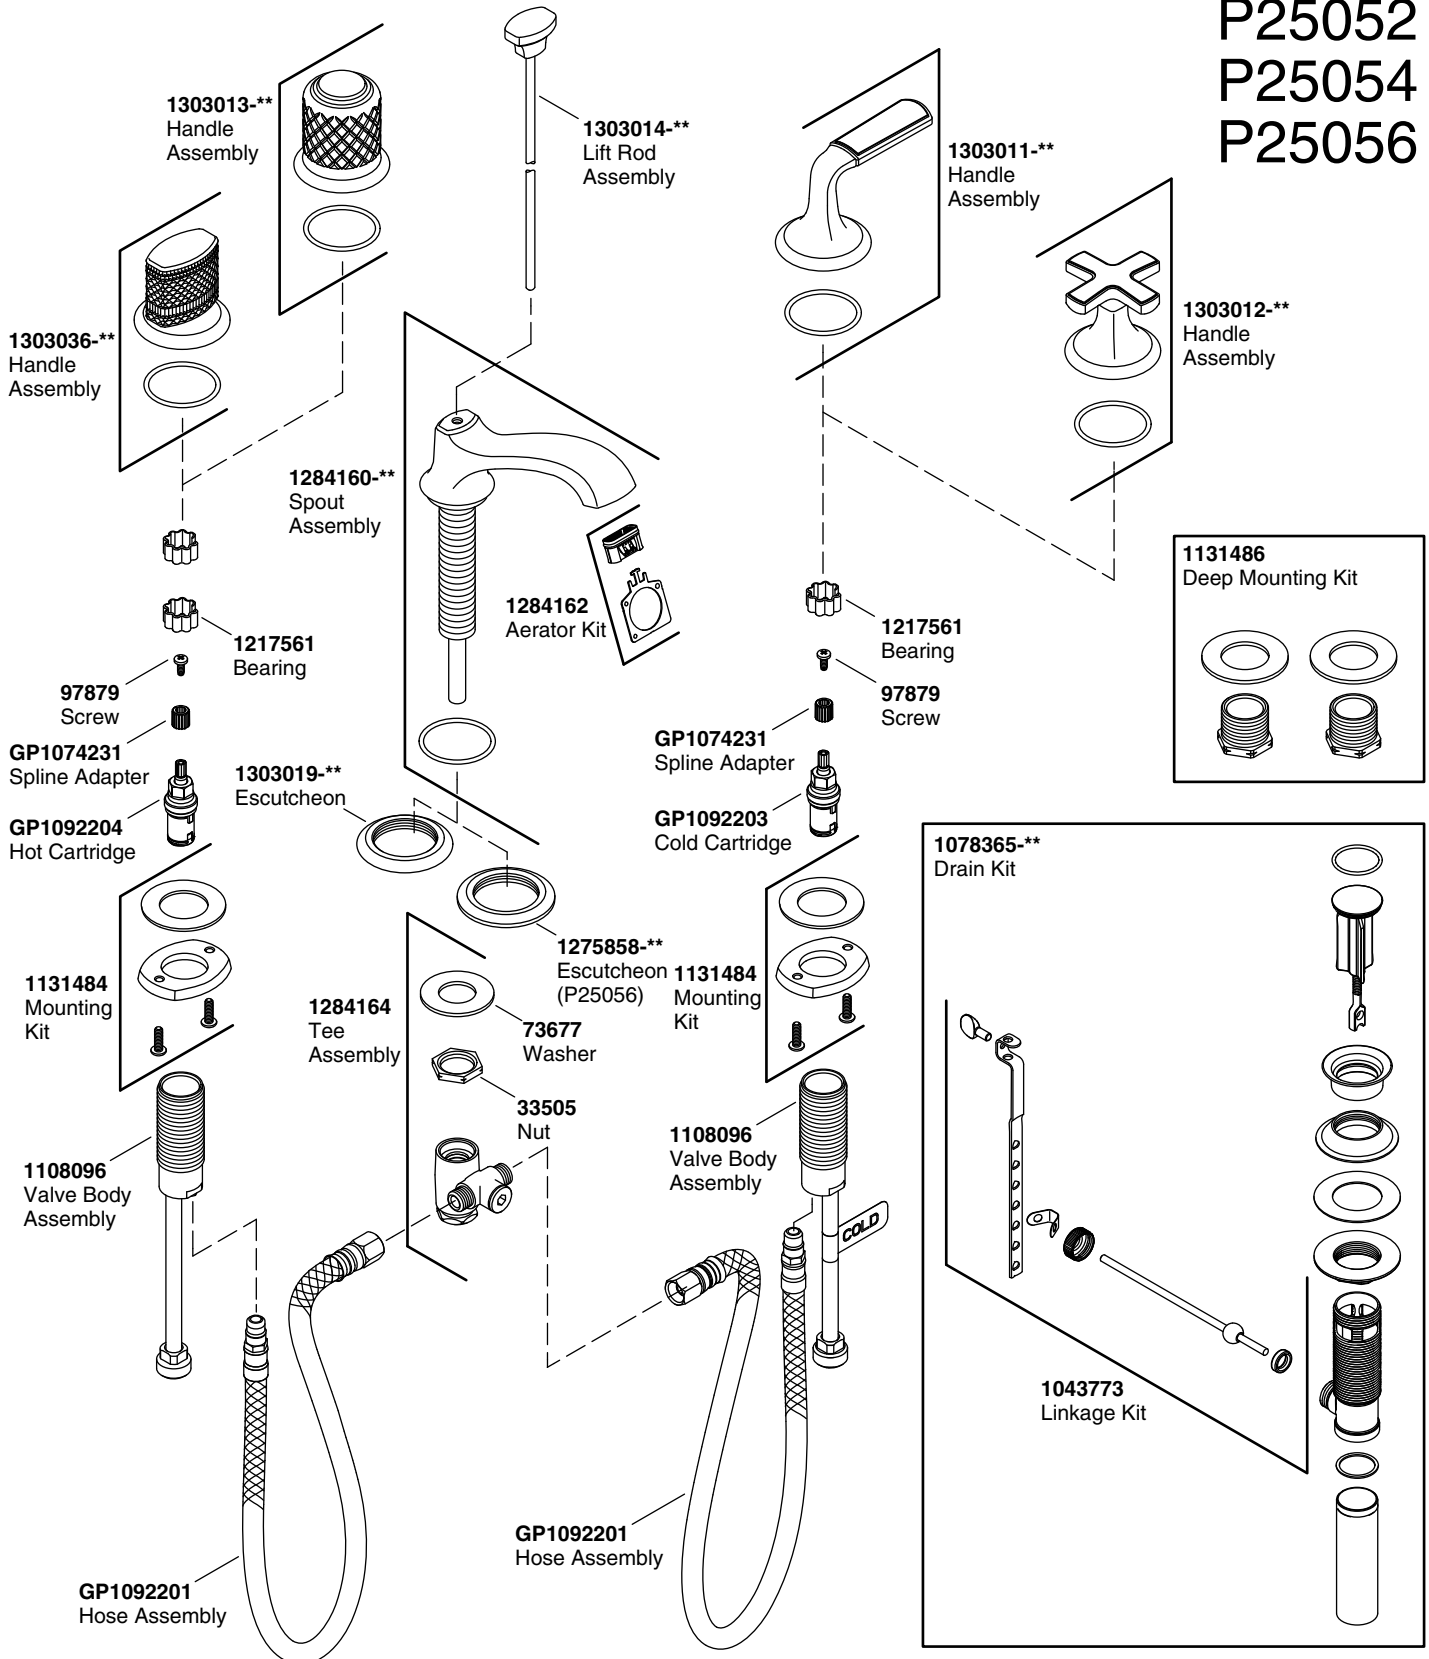

# Script® Decorative Sink Faucet, Low Spout

## Service Parts

P25050  
P25052  
P25054  
P25056

\*\*Finish/color code must be specified when ordering

We reserve the right to make revisions without notice in the design of products or in packaging unless this right has specifically been waived at the time the order is accepted.