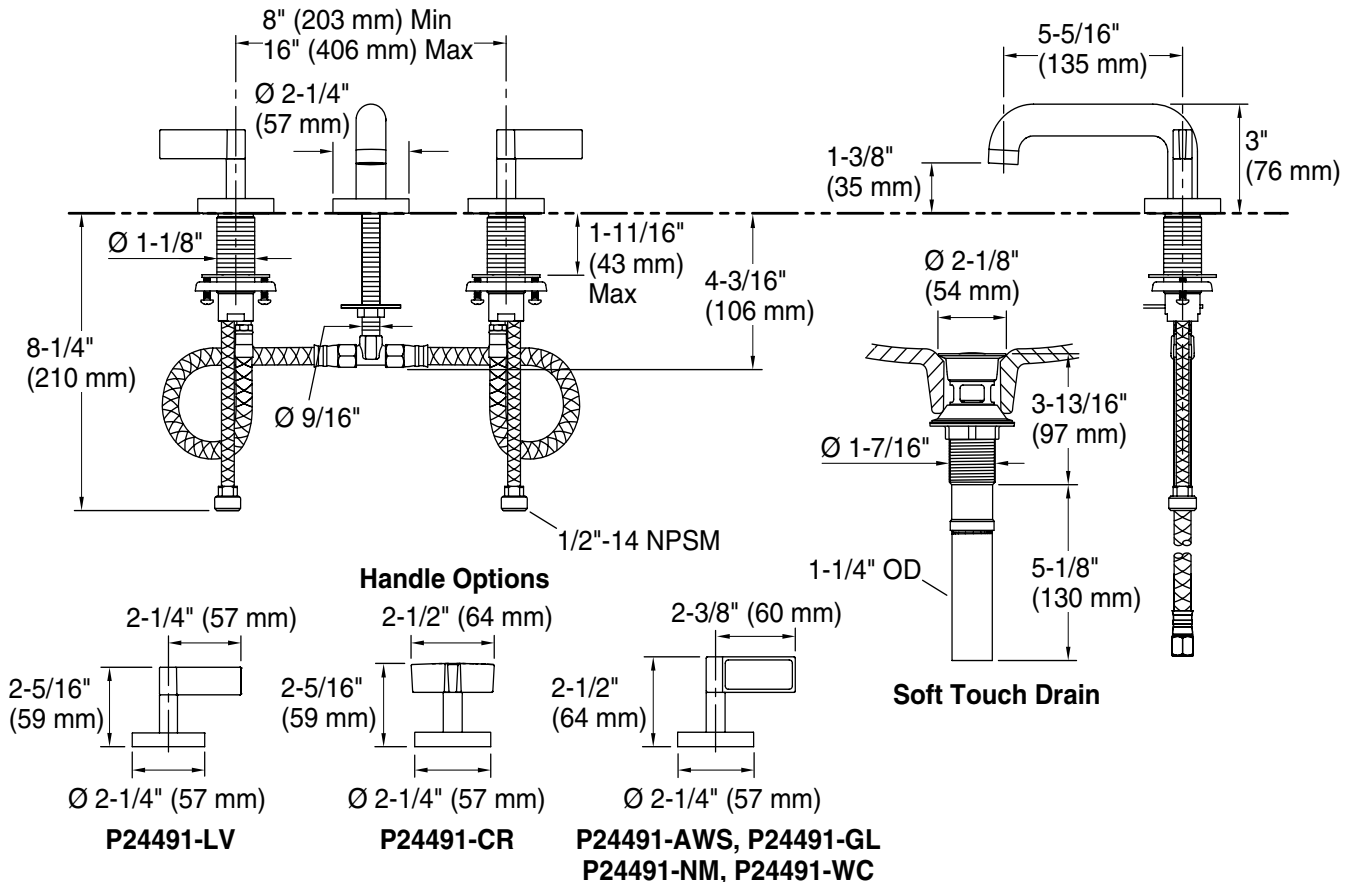

KALLISTA®

One™ Basin Set, Low Spout

FEATURES

- Solid brass construction for durability and reliability
- Two-handle, widespread lavatory faucet for 8" (203 mm) to 16" (406 mm) centers
- 1.2 gal/min (4.5 l/min) maximum flow rate
- Includes Soft Touch drain
- Quarter-turn washerless ceramic disc valves
- Meets CalGreen requirements for bathroom sink faucets
- Complements the One collection

CODES/STANDARDS APPLICABLE

Specified model meets or exceeds the following:

- ADA
- ASME A112.18.1/CSA B125.1
- ICC/ANSI A117.1
- NSF 61
- EPA WaterSense®
- All applicable US Federal and State material regulations

P24491

SPECIFIED MODEL				
Model	Description	Finishes		
P24491-CR	One Basin Set, Low Spout, Cross Handles	☐ CP Polished Chrome	☐ AD Nickel Silver	☐ AG Brushed Nickel
		☐ GN Gunmetal	☐ ULB Unlacquered Brass	* BL Matte Black
P24491-LV	One Basin Set, Low Spout, Lever Handles	☐ CP Polished Chrome	☐ AD Nickel Silver	☐ AG Brushed Nickel
		☐ GN Gunmetal	☐ ULB Unlacquered Brass	* BL Matte Black
P24491-AWS	One Basin Set, Low Spout, Ashwood Lever Handles	☐ CP Polished Chrome	☐ AD Nickel Silver	☐ AG Brushed Nickel
		☐ GN Gunmetal	☐ ULB Unlacquered Brass	
P24491-GL	One Basin Set, Low Spout, Grigio Limestone Lever Handles	☐ CP Polished Chrome	☐ AD Nickel Silver	☐ AG Brushed Nickel
		☐ GN Gunmetal	☐ ULB Unlacquered Brass	
P24491-NM	One Basin Set, Low Spout, Nero Marquina Lever Handles	☐ CP Polished Chrome	☐ AD Nickel Silver	☐ AG Brushed Nickel
		☐ GN Gunmetal	☐ ULB Unlacquered Brass	* BL Matte Black
P24491-WC	One Basin Set, Low Spout, White Carrara Lever Handles	☐ CP Polished Chrome	☐ AD Nickel Silver	☐ AG Brushed Nickel
		☐ GN Gunmetal	☐ ULB Unlacquered Brass	* BL Matte Black

* BL Matte Black available Winter 2019

We reserve the right to make revisions without notice in the design of products or in packaging unless this right has specifically been waived at the time the order is accepted.