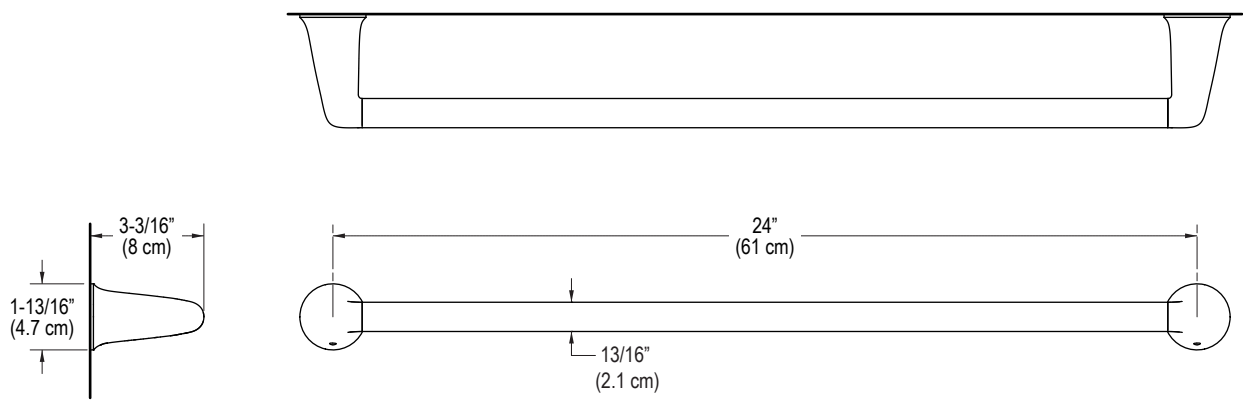

FEATURES

P33200

- Solid Brass Construction for Durability and Reliability
- Coordinates with the Counterpoint Collection

SPECIFIED MODEL

Model	Description	Finishes		
P33200-00	Counterpoint Towel Bar, 24"	<input type="checkbox"/> CP Polished Chrome	<input type="checkbox"/> AD Nickel Silver	<input type="checkbox"/> AG Brushed Nickel