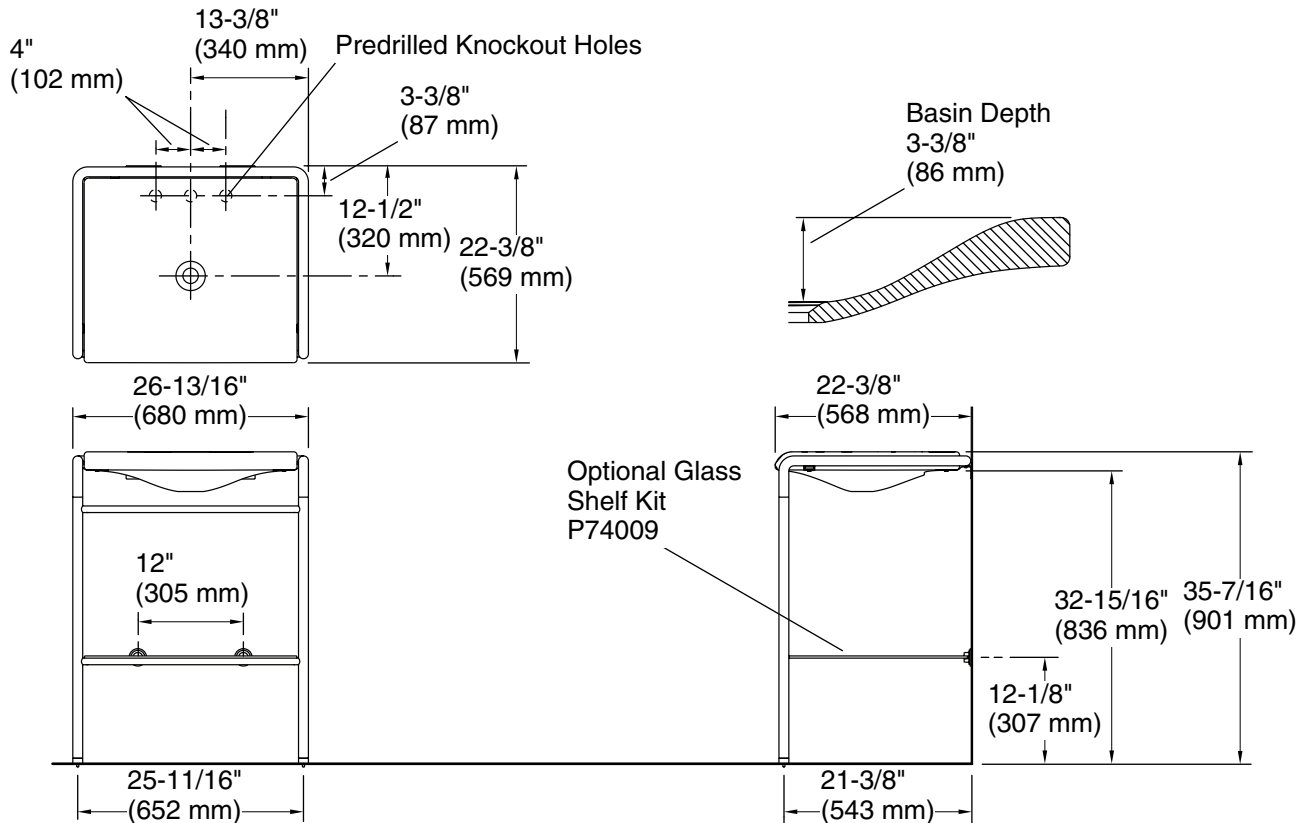

PRODUCT INFORMATION

Fixture*	Basin Area	Water Depth
Lavatory	13-1/2" (343 mm) x 18" (457 mm)	3-3/8" (86 mm)
Drain Hole	Ø 1-3/4" (44 mm)	

*Approximate measurements for comparison only.

SPECIFIED MODEL

Model	Description	Finishes			
P74050-00	One Console Table Top with Integral Basin	<input type="checkbox"/> WC White Carrara Marble	<input type="checkbox"/> NZ Athens Silver Crème		
P74052-00	One Console Table Top Legs	<input type="checkbox"/> CP Polished Chrome	<input type="checkbox"/> AD Nickel Silver	<input type="checkbox"/> AG Brushed Nickel	<input type="checkbox"/> GN Gunmetal
Required Accessory					
P21640-00	Drain Spacer Kit	<input type="checkbox"/> CP Polished Chrome	<input type="checkbox"/> AD Nickel Silver	<input type="checkbox"/> AG Brushed Nickel	<input type="checkbox"/> GN Gunmetal
Recommended Accessories					
P74009-00	One Glass Shelf Kit (w/Escutcheons)	<input type="checkbox"/> CP Polished Chrome	<input type="checkbox"/> AD Nickel Silver	<input type="checkbox"/> AG Brushed Nickel	<input type="checkbox"/> GN Gunmetal
P21639-00	Exposed Drain Shroud	<input type="checkbox"/> CP Polished Chrome	<input type="checkbox"/> AD Nickel Silver	<input type="checkbox"/> AG Brushed Nickel	<input type="checkbox"/> GN Gunmetal
P21636-00	Modern Bottle Trap	<input type="checkbox"/> CP Polished Chrome	<input type="checkbox"/> AD Nickel Silver	<input type="checkbox"/> AG Brushed Nickel	<input type="checkbox"/> GN Gunmetal
P21638-00	Modern Basin Supply Valves (2 required)	<input type="checkbox"/> CP Polished Chrome	<input type="checkbox"/> AD Nickel Silver	<input type="checkbox"/> AG Brushed Nickel	<input type="checkbox"/> GN Gunmetal
P21644-00	Hot and Cold Basin Valve Shroud	<input type="checkbox"/> CP Polished Chrome	<input type="checkbox"/> AD Nickel Silver	<input type="checkbox"/> AG Brushed Nickel	<input type="checkbox"/> GN Gunmetal