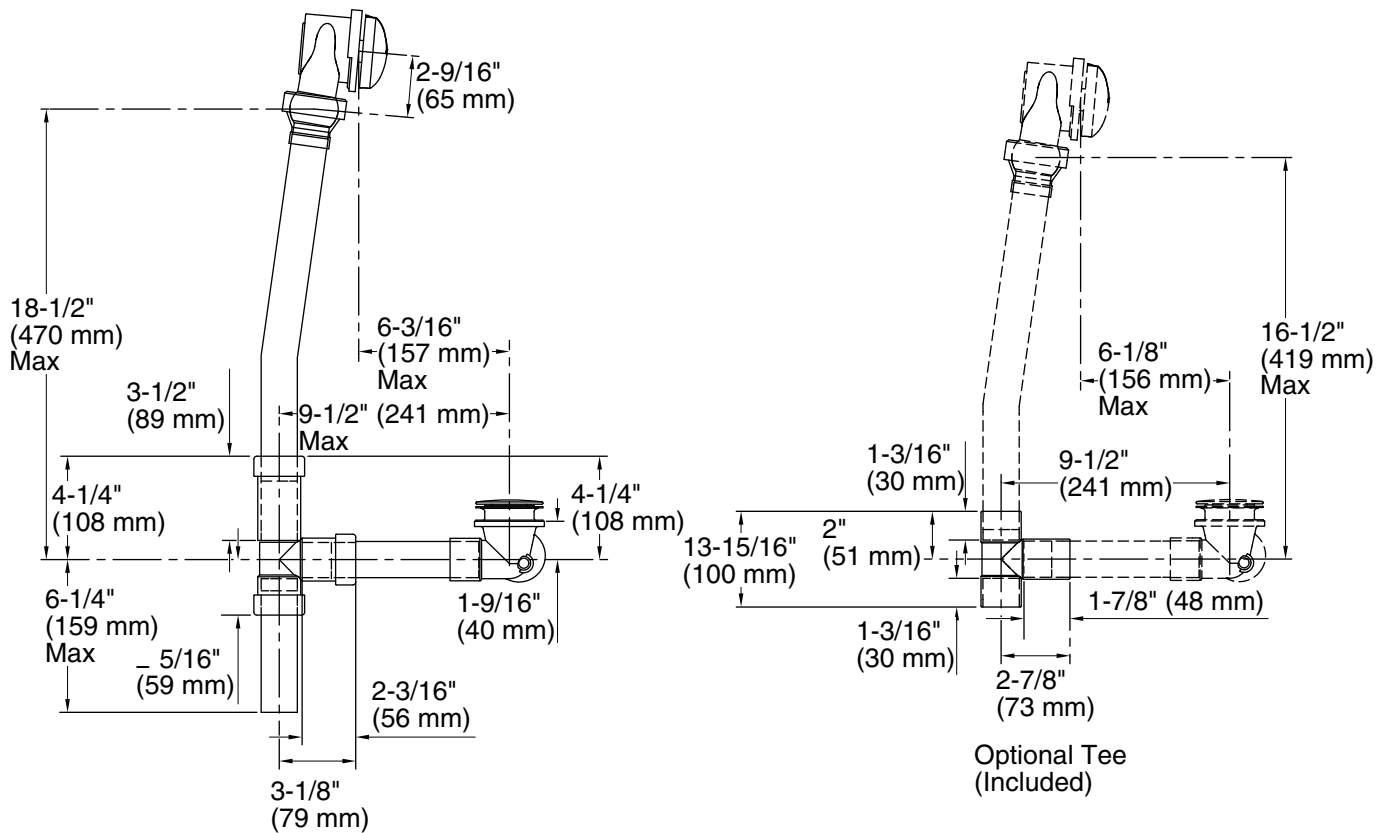

# KALLISTA® Perfect Small Rectangular Bathtub Cable Drain Assembly & Cable Drain Trim Kit

## FEATURES

- For use with the P50047 Perfect bath
- Solid brass drain tubes/assembly
- Allows multiple installation methods (through the floor, along the floor, compression joint, solder joint)
- Both the compression fit tee fitting and the solder joint tee fitting are included in the box

P21587

P21582

SPECIFIED MODEL		
Model	Description	Finishes
P21587-00	Perfect Small Rectangular Bathtub Cable Drain Assembly	<input type="checkbox"/> NA
P21582-00	Perfect Cable Drain Trim Kit	<input type="checkbox"/> CP Polished Chrome
		<input type="checkbox"/> LB Bronze
		<input type="checkbox"/> W7 Black Nickel
		<input type="checkbox"/> AD Nickel Silver
		<input type="checkbox"/> BZ Antique Bronze
		<input type="checkbox"/> BCH Blush Bronze
		<input type="checkbox"/> AG Brushed Nickel
		<input type="checkbox"/> GN Gunmetal
		<input type="checkbox"/> ULB Unlacquered Brass