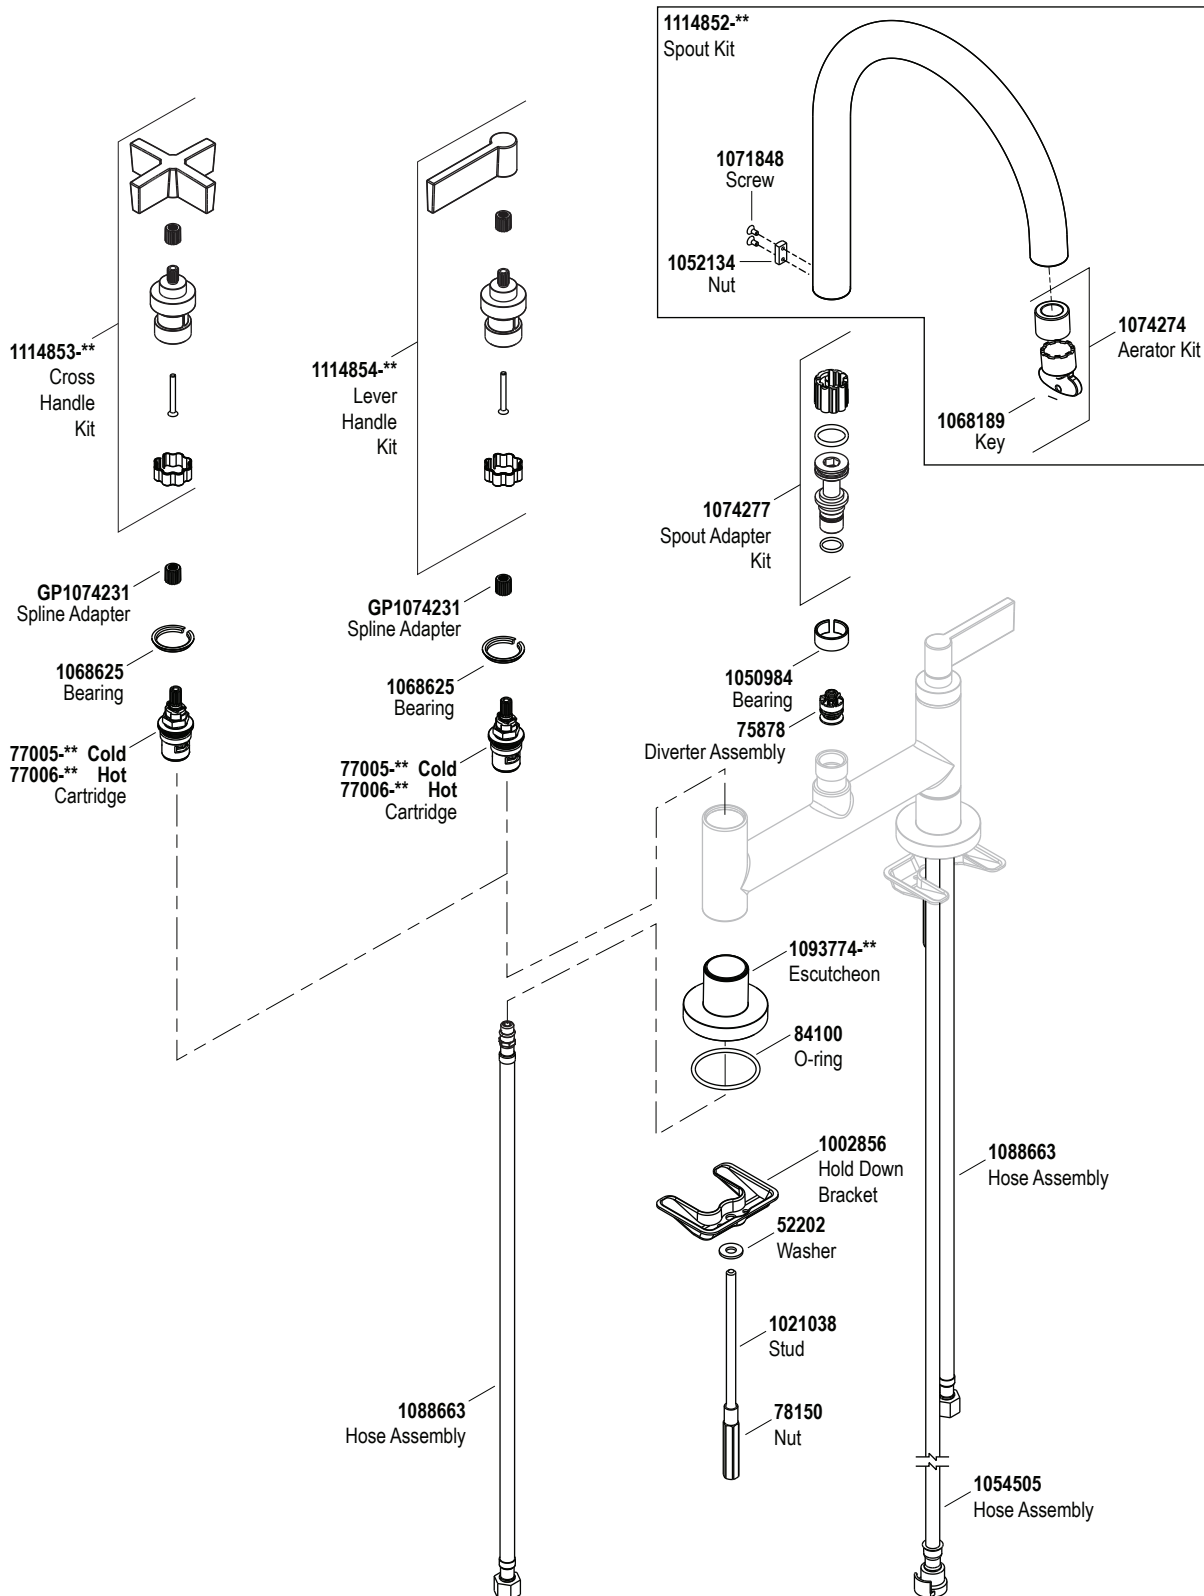

KALLISTA®

One™ Deck-Mounted Bridge Kitchen Faucet

Service Parts

P25202

We reserve the right to make revisions without notice in the design of products or in packaging unless this right has specifically been waived at the time the order is accepted.