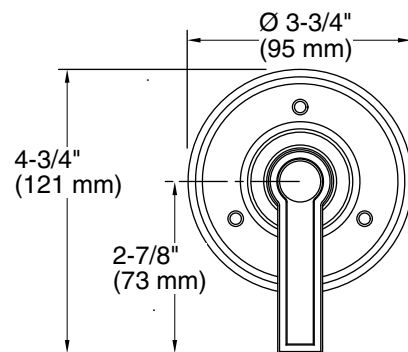

FEATURES

- Solid brass construction for durability and reliability
- Wall-mount
- Allows bather to direct water flow
- Complements the Vir Stil Minimal collection

CODES/STANDARDS APPLICABLE

Specified model meets or exceeds the following:

- ADA
- ASME A112.18.1/CSA B125.1
- ICC/ANSI A117.1

P24184

ADA

P24184-CR

P24184-LV

SPECIFIED MODEL				
Model	Description	Finishes		
P24184-CR	Vir Stil Minimal 3-Way Transfer Valve Trim, Cross Handle	<input type="checkbox"/> CP Polished Chrome	<input type="checkbox"/> AD Nickel Silver	<input type="checkbox"/> AG Brushed Nickel <input type="checkbox"/> LB Bronze
P24184-LV	Vir Stil Minimal 3-Way Transfer Valve Trim, Lever Handle	<input type="checkbox"/> CP Polished Chrome	<input type="checkbox"/> AD Nickel Silver	<input type="checkbox"/> AG Brushed Nickel <input type="checkbox"/> LB Bronze
Required Rough-in				
P29513-00	3-Way Transfer Valve	<input type="checkbox"/> NA		
P29514-00	3-Way Transfer Valve, Eco	<input type="checkbox"/> NA		