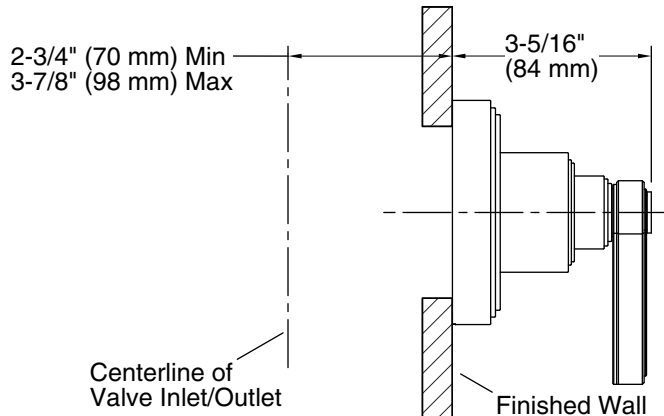

FEATURES

- Solid brass construction for durability and reliability
- Wall-mount
- Allows bather to direct water flow
- Complements the Vir Stil Minimal collection

CODES/STANDARDS APPLICABLE

Specified model meets or exceeds the following:

- ADA
- ASME A112.18.1/CSA B125.1
- ICC/ANSI A117.1

P24184

ADA

P24184-CR

P24184-LV

SPECIFIED MODEL				
Model	Description	Finishes		
P24184-CR	Vir Stil Minimal 3-Way Transfer Valve Trim, Cross Handle	<input type="checkbox"/> CP Polished Chrome	<input type="checkbox"/> AD Nickel Silver	<input type="checkbox"/> AG Brushed Nickel <input type="checkbox"/> LB Bronze
P24184-LV	Vir Stil Minimal 3-Way Transfer Valve Trim, Lever Handle	<input type="checkbox"/> CP Polished Chrome	<input type="checkbox"/> AD Nickel Silver	<input type="checkbox"/> AG Brushed Nickel <input type="checkbox"/> LB Bronze
Required Rough-in				
P29513-00	3-Way Transfer Valve	<input type="checkbox"/> NA		
P29514-00	3-Way Transfer Valve, Eco	<input type="checkbox"/> NA		