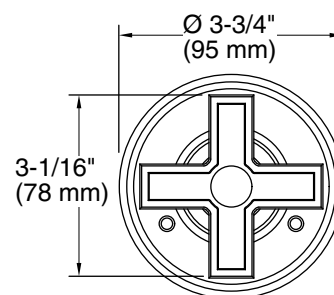

FEATURES

- Solid brass construction for durability and reliability
- Wall-mount
- Allows bather to direct water flow
- Complements the Vir Stil Minimal collection

CODES/STANDARDS APPLICABLE

Specified model meets or exceeds the following:

- ADA
- ASME A112.18.1/CSA B125.1
- ICC/ANSI A117.1

P24184

ADA

P24184-CR

P24184-LV

SPECIFIED MODEL				
Model	Description	Finishes		
P24184-CR	Vir Stil Minimal 3-Way Transfer Valve Trim, Cross Handle	<input type="checkbox"/> CP Polished Chrome	<input type="checkbox"/> AD Nickel Silver	<input type="checkbox"/> AG Brushed Nickel <input type="checkbox"/> LB Bronze
P24184-LV	Vir Stil Minimal 3-Way Transfer Valve Trim, Lever Handle	<input type="checkbox"/> CP Polished Chrome	<input type="checkbox"/> AD Nickel Silver	<input type="checkbox"/> AG Brushed Nickel <input type="checkbox"/> LB Bronze
Required Rough-in				
P29513-00	3-Way Transfer Valve	<input type="checkbox"/> NA		
P29514-00	3-Way Transfer Valve, Eco	<input type="checkbox"/> NA		