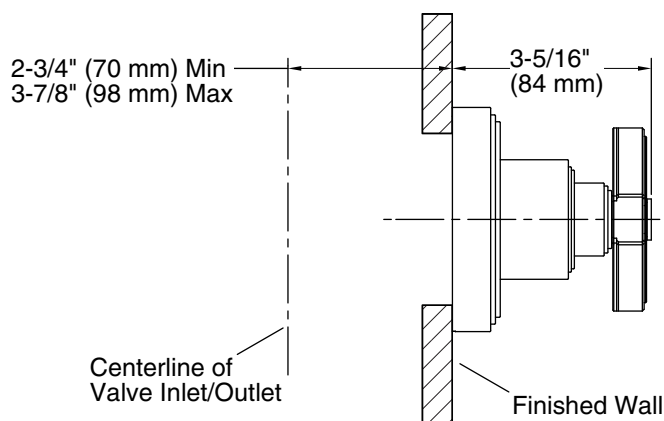

FEATURES

- Solid brass construction for durability and reliability
- Wall-mount
- Allows bather to direct water flow
- Complements the Vir Stil Minimal collection

CODES/STANDARDS APPLICABLE

Specified model meets or exceeds the following:

- ADA
- ASME A112.18.1/CSA B125.1
- ICC/ANSI A117.1

P24184

ADA

P24184-CR

P24184-LV

SPECIFIED MODEL				
Model	Description	Finishes		
P24184-CR	Vir Stil Minimal 3-Way Transfer Valve Trim, Cross Handle	<input type="checkbox"/> CP Polished Chrome	<input type="checkbox"/> AD Nickel Silver	<input type="checkbox"/> AG Brushed Nickel <input type="checkbox"/> LB Bronze
P24184-LV	Vir Stil Minimal 3-Way Transfer Valve Trim, Lever Handle	<input type="checkbox"/> CP Polished Chrome	<input type="checkbox"/> AD Nickel Silver	<input type="checkbox"/> AG Brushed Nickel <input type="checkbox"/> LB Bronze
Required Rough-in				
P29513-00	3-Way Transfer Valve	<input type="checkbox"/> NA		
P29514-00	3-Way Transfer Valve, Eco	<input type="checkbox"/> NA		